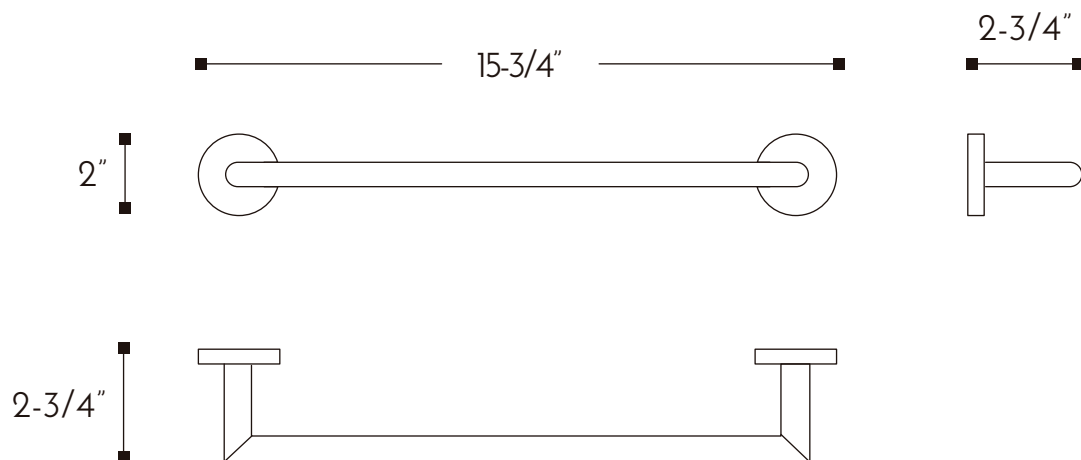

DAX-GDC120164-CR

TOWEL BARS **SERIES**

FEATURES

- Brass body
- Chrome finish
- Wall mount
- Mounting parts included

For parts or sale requirements please contact our customer service department:

CS@daxib.com