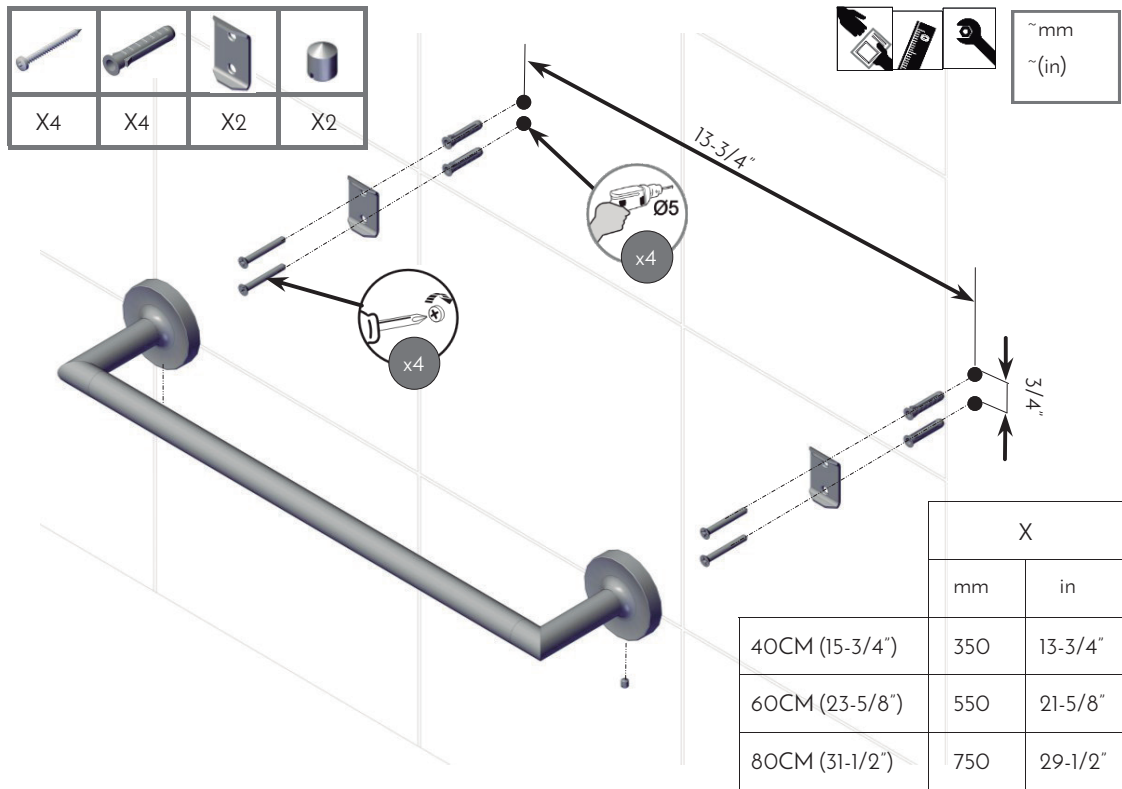

DAX-GDC120164-CR

TOWEL BARS **SERIES**

FEATURES

- Brass body
- Chrome finish
- Wall mount
- Mounting parts included

For parts or sale requirements please contact our customer service department:

CS@daxib.com