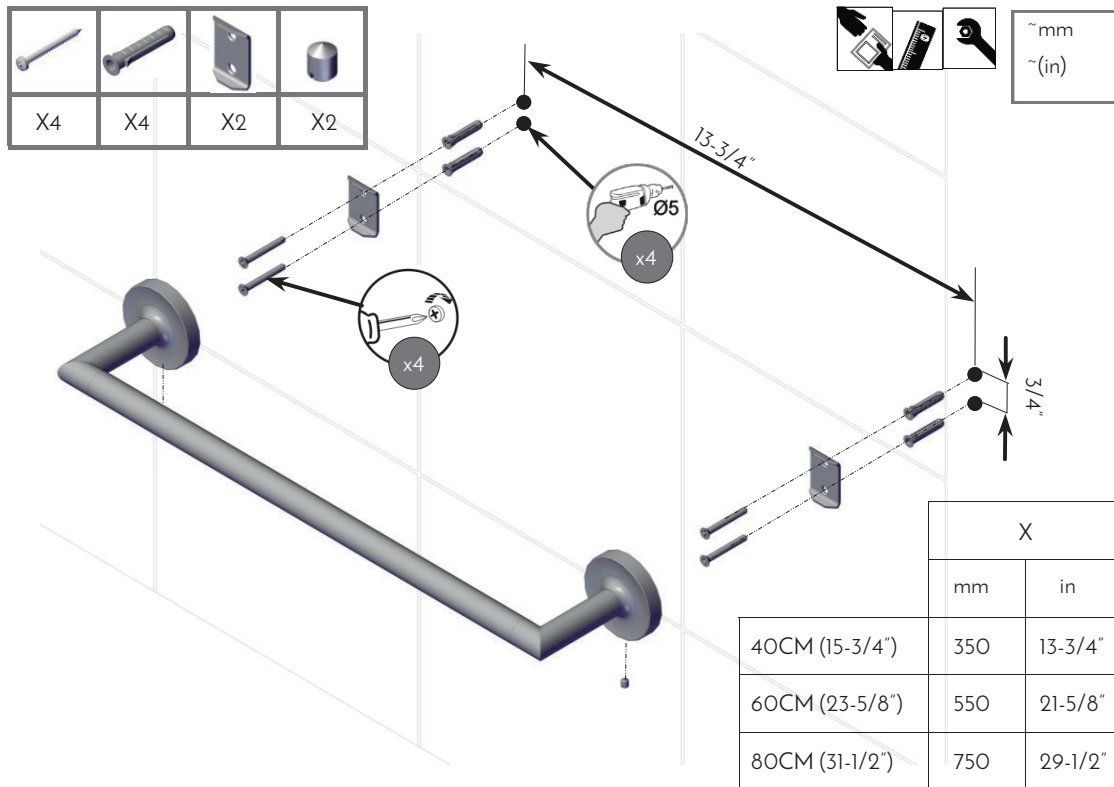

DAX-GDC120164-BN

TOWEL BARS **SERIES**

FEATURES

- Brass body
- Brushed nickel finish
- Wall mount
- Mounting parts included

For parts or sale requirements please contact our customer service department:

CS@daxib.com