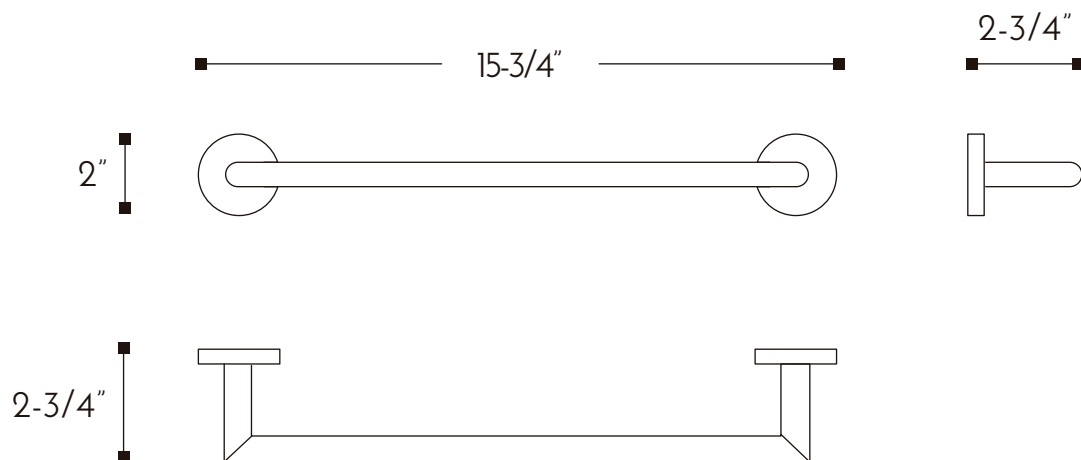

DAX-GDC120164-BN

TOWEL BARS **SERIES**

FEATURES

- Brass body
- Brushed nickel finish
- Wall mount
- Mounting parts included

For parts or sale requirements please contact our customer service department:

CS@daxib.com