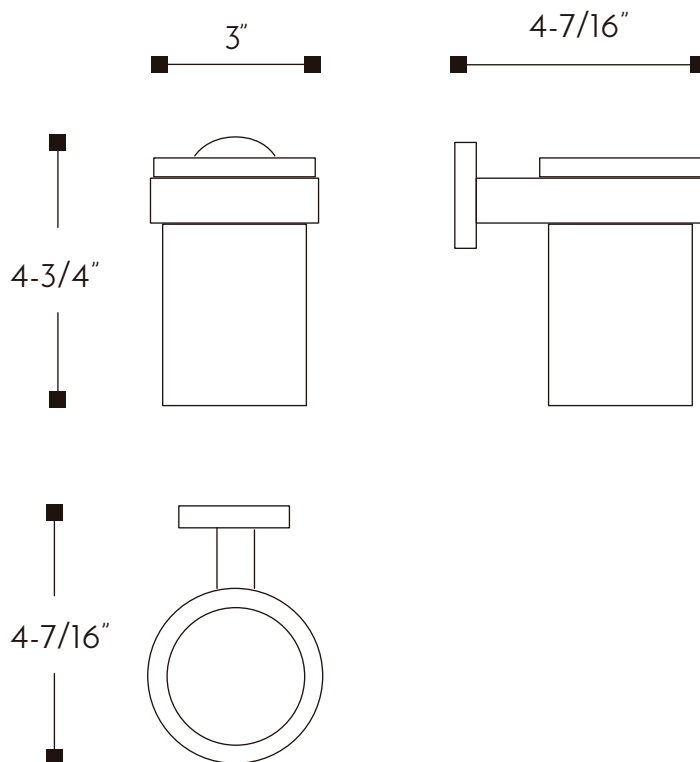

DAX-GDC120152-CR

VANITY CUPS SERIES