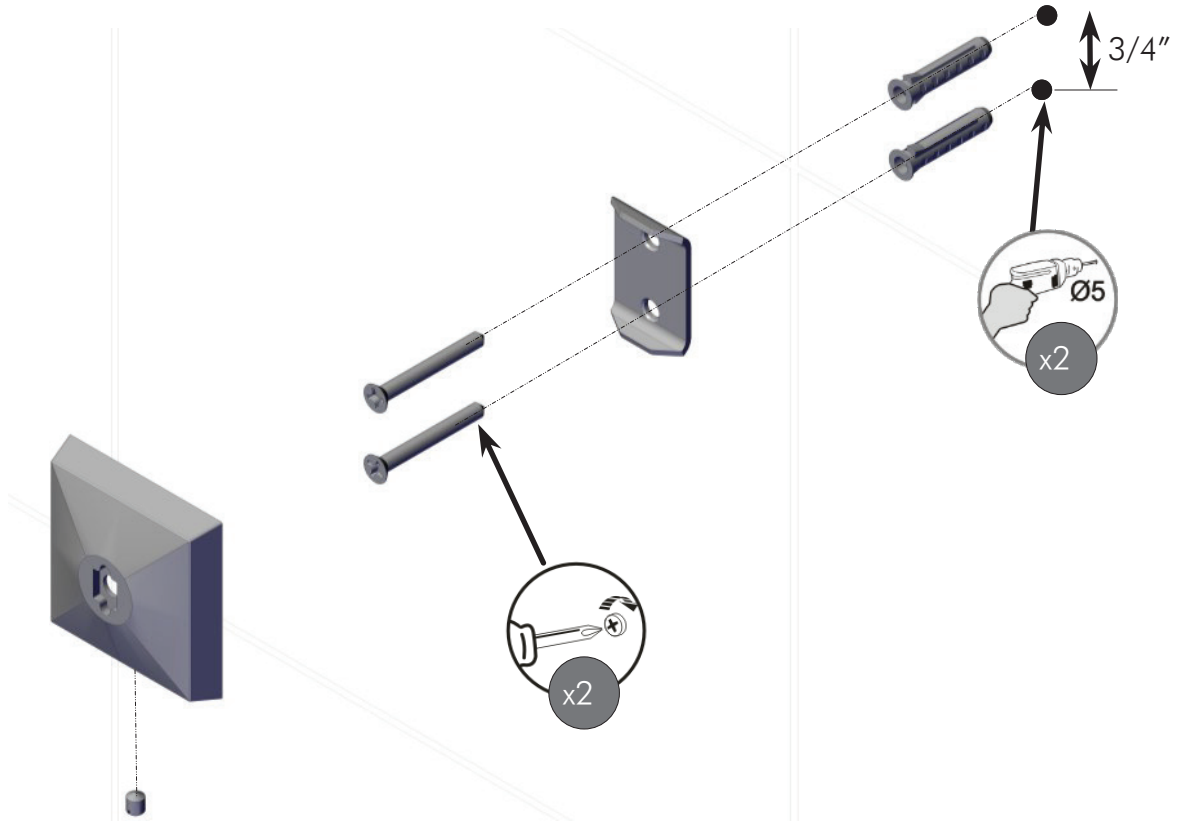

DAX-GDC120152-CR

VANITY CUPS SERIES

## FEATURES

---

- Brass body
- Chrome finish
- Wall mount
- Frosted glass cup
- Mounting parts included

For parts or sale requirements please contact our customer service department:

 [CS@daxib.com](mailto:CS@daxib.com)