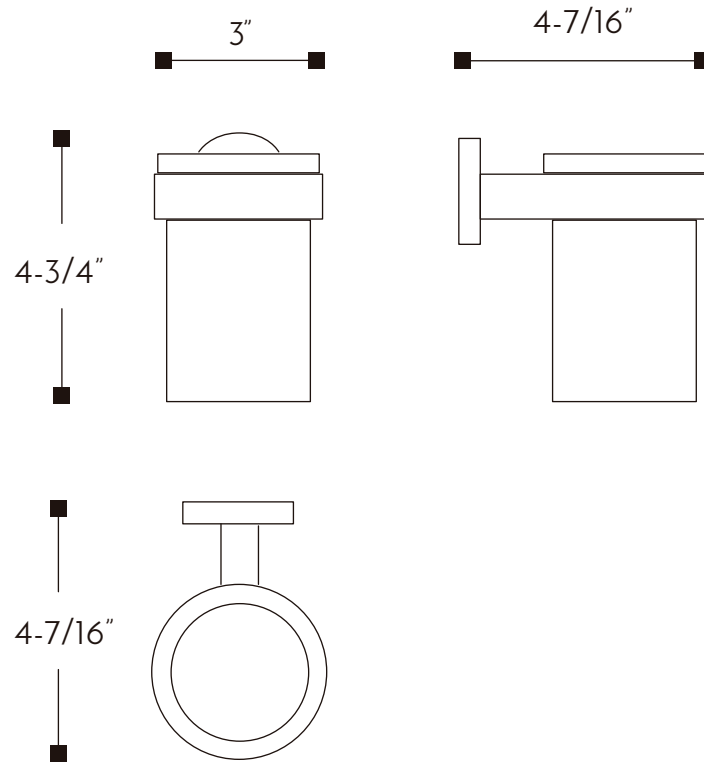

DAX-GDC120152-BN

VANITY CUPS **SERIES**

FEATURES

- Brass body
- Brushed nickel finish
- Wall mount
- Frosted glass cup
- Mounting parts included

For parts or sale requirements
please contact our customer service department: