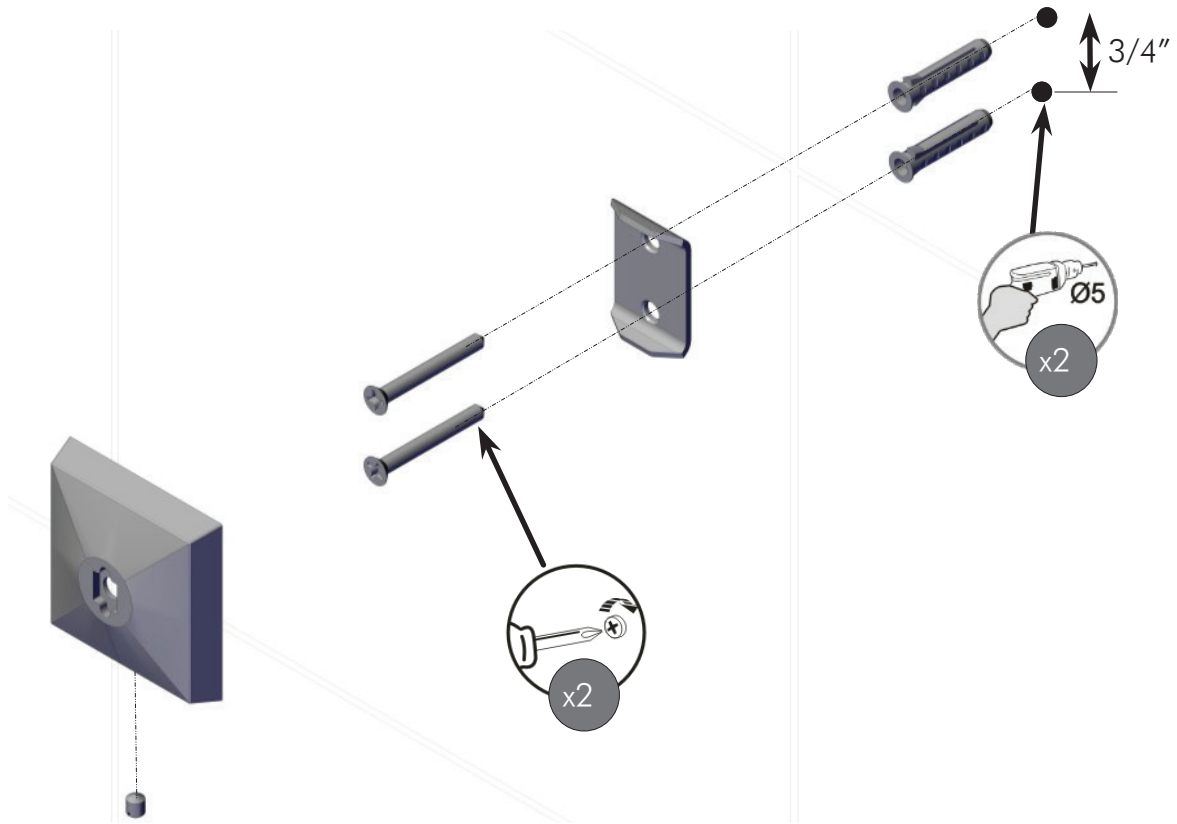

DAX-GDC120152-BN

VANITY CUPS **SERIES**

FEATURES

- Brass body
- Brushed nickel finish
- Wall mount
- Frosted glass cup
- Mounting parts included

For parts or sale requirements
please contact our customer service department: