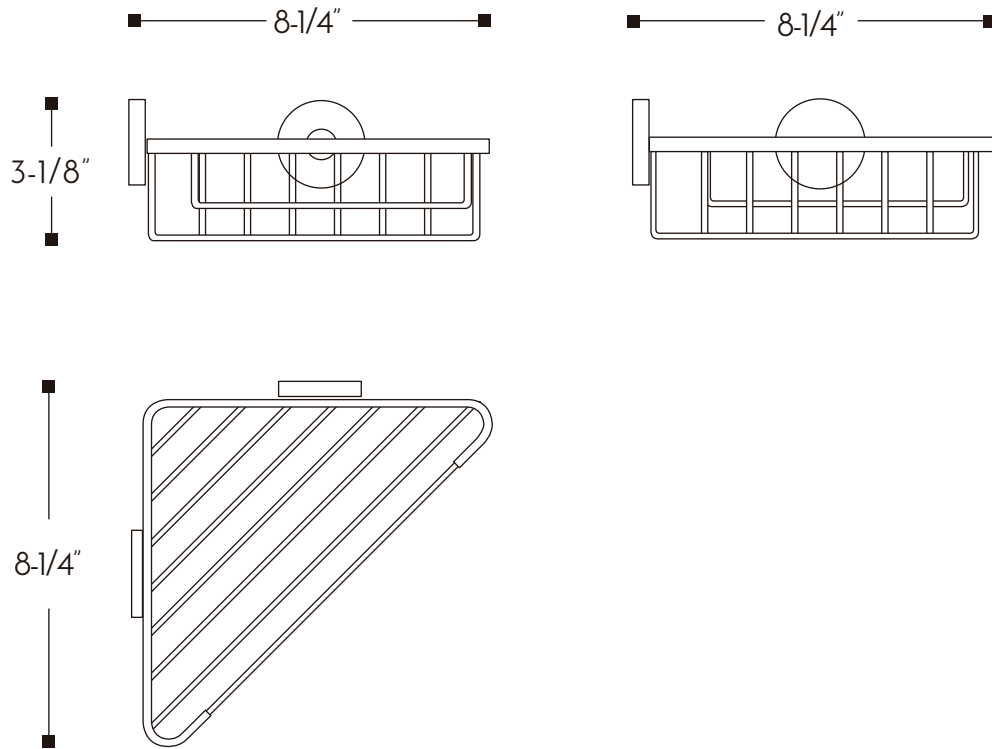

DAX-GDC120150-CR

BATHROOM SHELVES **SERIES**

FEATURES

- Brass body
- Chrome finish
- Corner wall mount
- Mounting parts included

			
X4	X4	X2	X2

For parts or sale requirements please contact our customer service department: