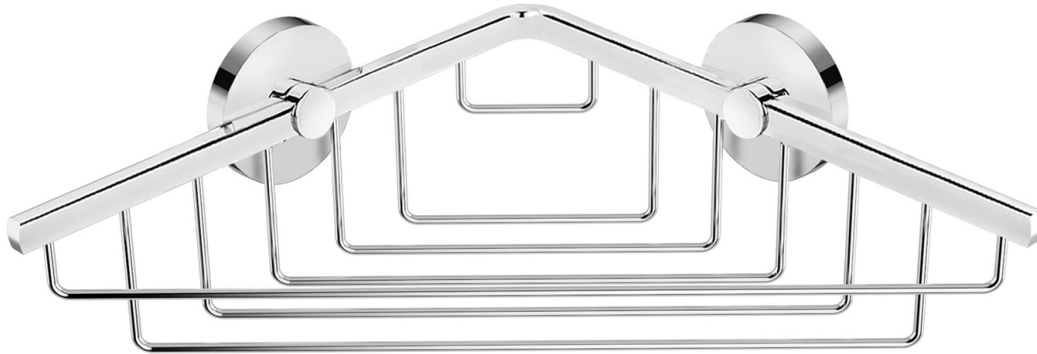

DAX-GDC120150-CR

BATHROOM SHELVES **SERIES**

FEATURES

- Brass body
- Chrome finish
- Corner wall mount
- Mounting parts included

			
X4	X4	X2	X2

For parts or sale requirements please contact our customer service department: