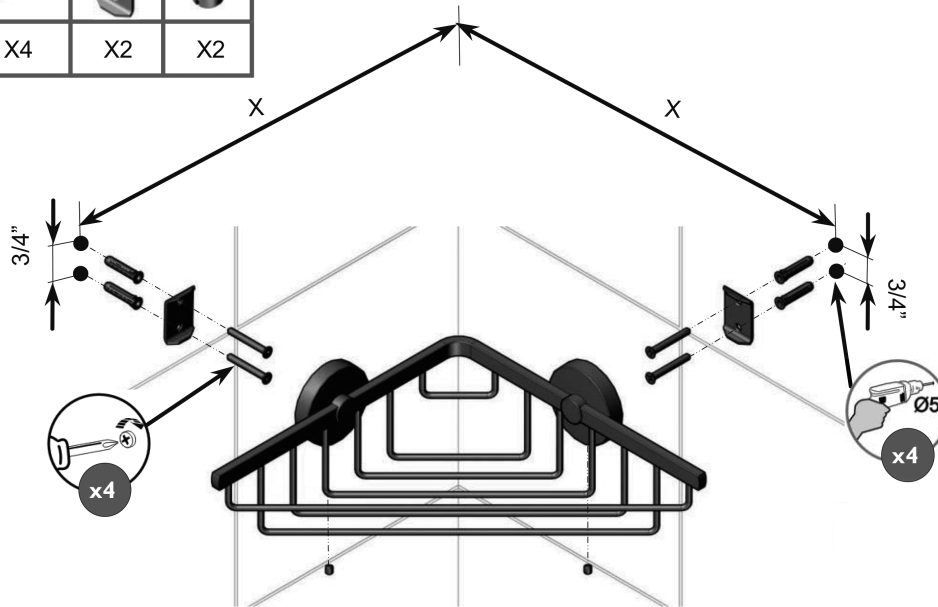

DAX-GDC120150-CR

BATHROOM SHELVES **SERIES**

FEATURES

- Brass body
- Chrome finish
- Corner wall mount
- Mounting parts included

			
X4	X4	X2	X2

For parts or sale requirements please contact our customer service department: