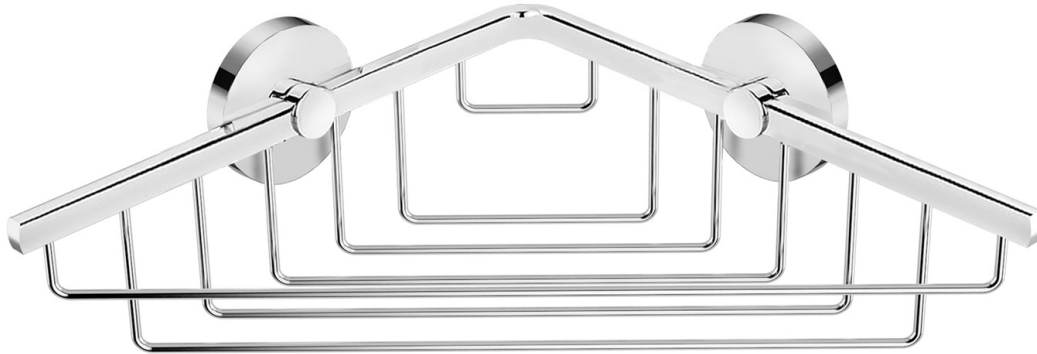

DAX-GDC120150-BN

BATHROOM SHELVES **SERIES**

FEATURES

- Brass body
- Brushed nickel finish
- Corner wall mount
- Mounting parts included

X4	X4	X2	X2

For parts or sale requirements please contact our customer service department: