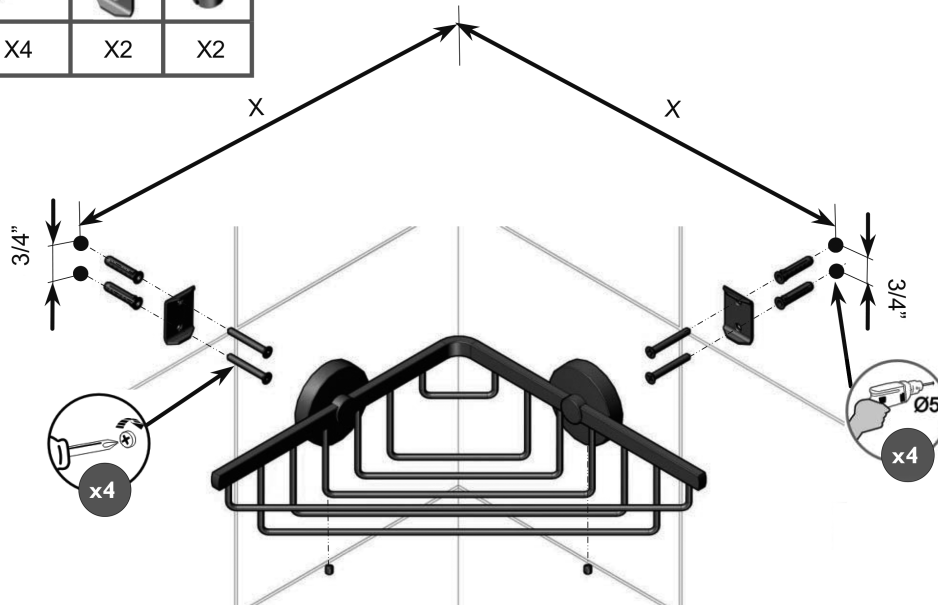

DAX-GDC120150-BN

BATHROOM SHELVES **SERIES**

FEATURES

- Brass body
- Brushed nickel finish
- Corner wall mount
- Mounting parts included

X4	X4	X2	X2

For parts or sale requirements please contact our customer service department: