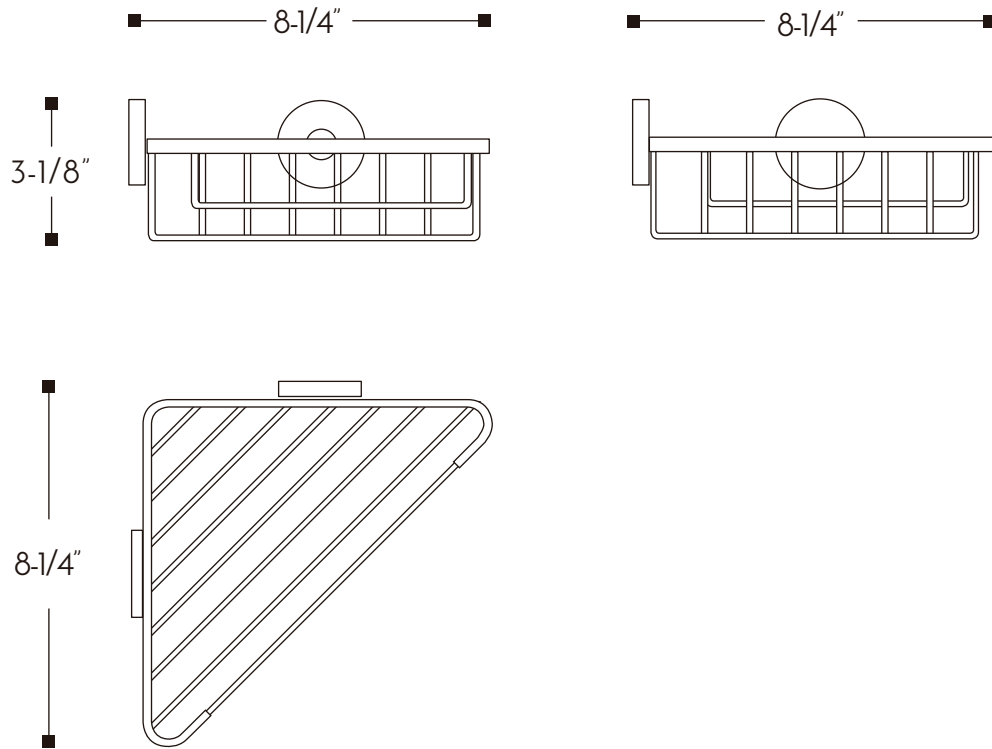

DAX-GDC120150-BN

BATHROOM SHELVES **SERIES**

FEATURES

- Brass body
- Brushed nickel finish
- Corner wall mount
- Mounting parts included

X4	X4	X2	X2

For parts or sale requirements please contact our customer service department: