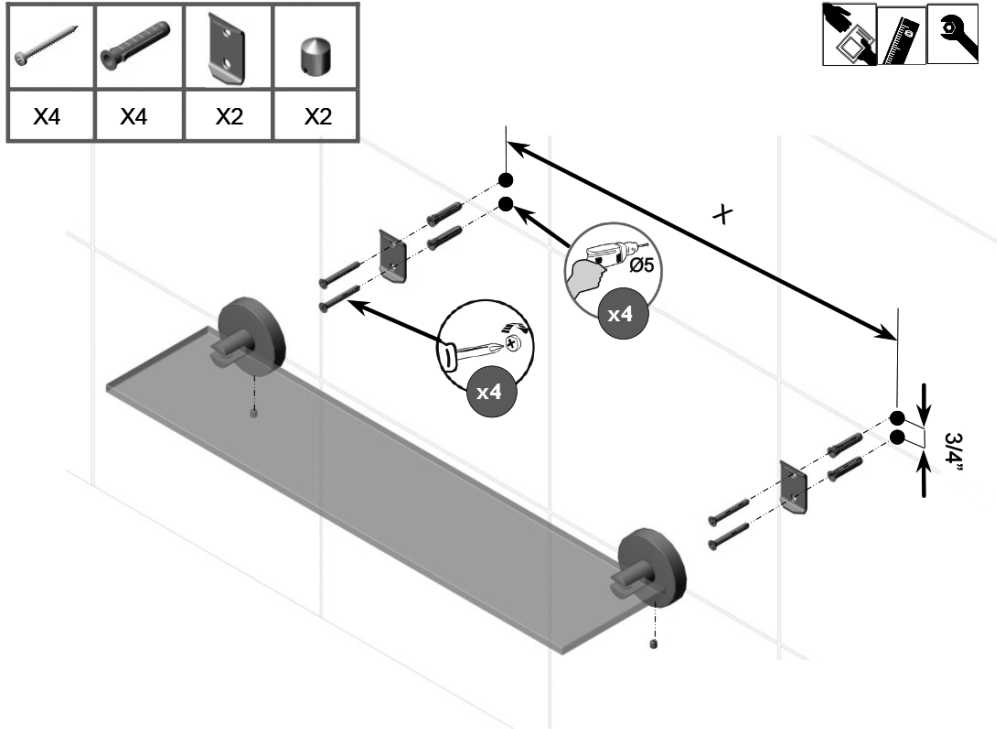

DAX-GDC120145-CR

BATHROOM SHELVES **SERIES**

FEATURES

- Brass body
- Chrome finish
- Wall mount
- Glass shelf
- Mounting parts included

For parts or sale requirements please contact our customer service department: