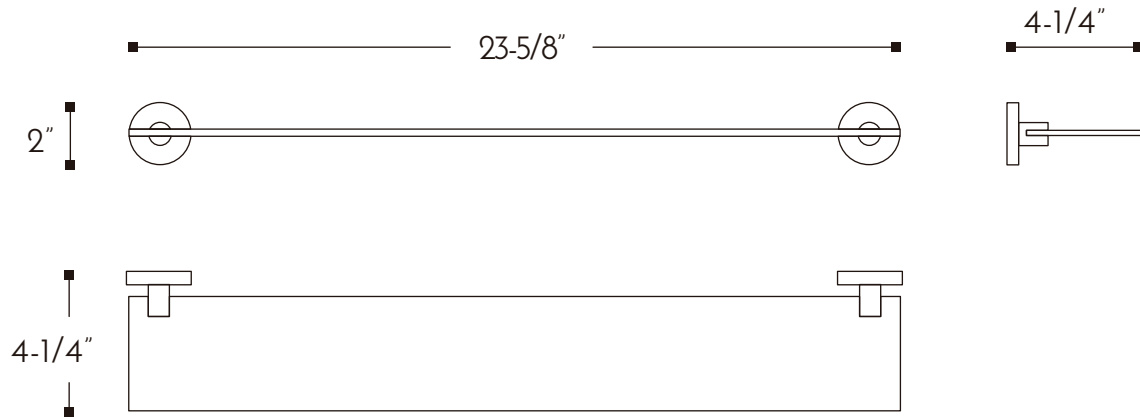

DAX-GDC120145-CR

BATHROOM SHELVES **SERIES**

FEATURES

- Brass body
- Chrome finish
- Wall mount
- Glass shelf
- Mounting parts included

For parts or sale requirements please contact our customer service department: