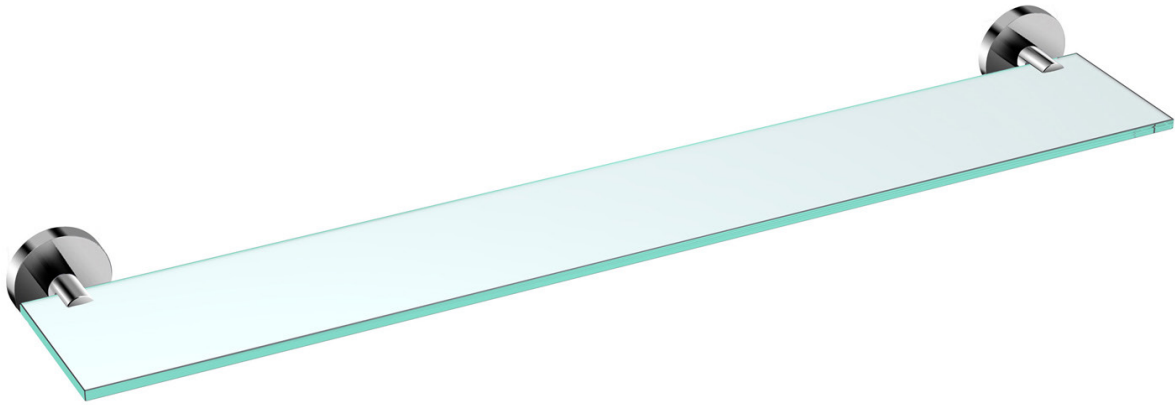

DAX-GDC120145-CR

BATHROOM SHELVES **SERIES**

FEATURES

- Brass body
- Chrome finish
- Wall mount
- Glass shelf
- Mounting parts included

For parts or sale requirements please contact our customer service department: