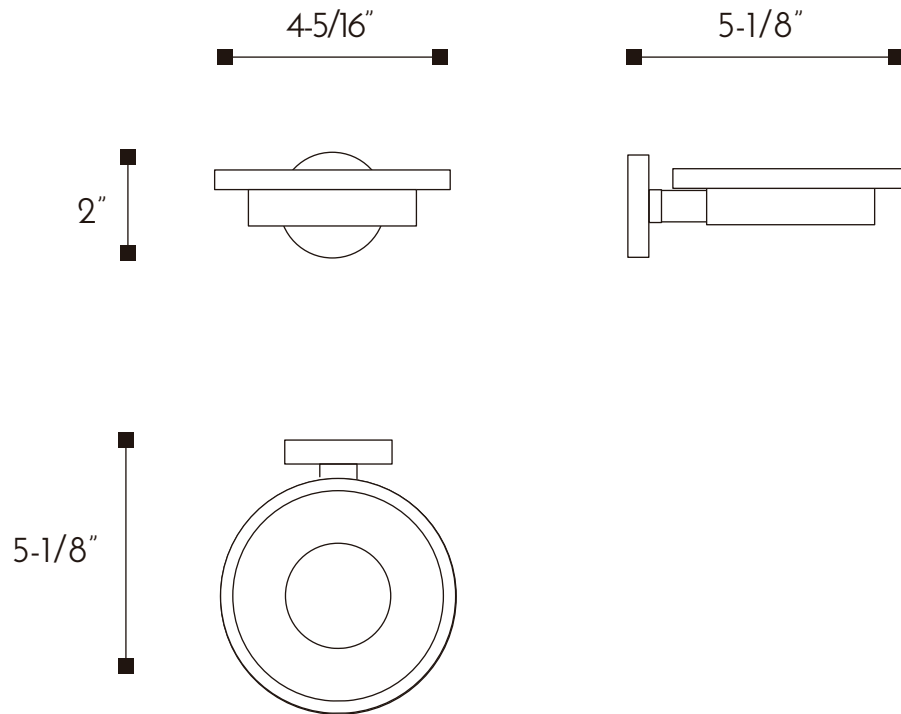

DAX-GDC120132-CR

SOAP DISHES **SERIES**

FEATURES

- Brass body
- Chrome finish
- Wall mount
- Frosted glass tray
- Mounting parts included

				
X2	X2	X1	X1	X1

For parts or sale requirements please contact our customer service department: