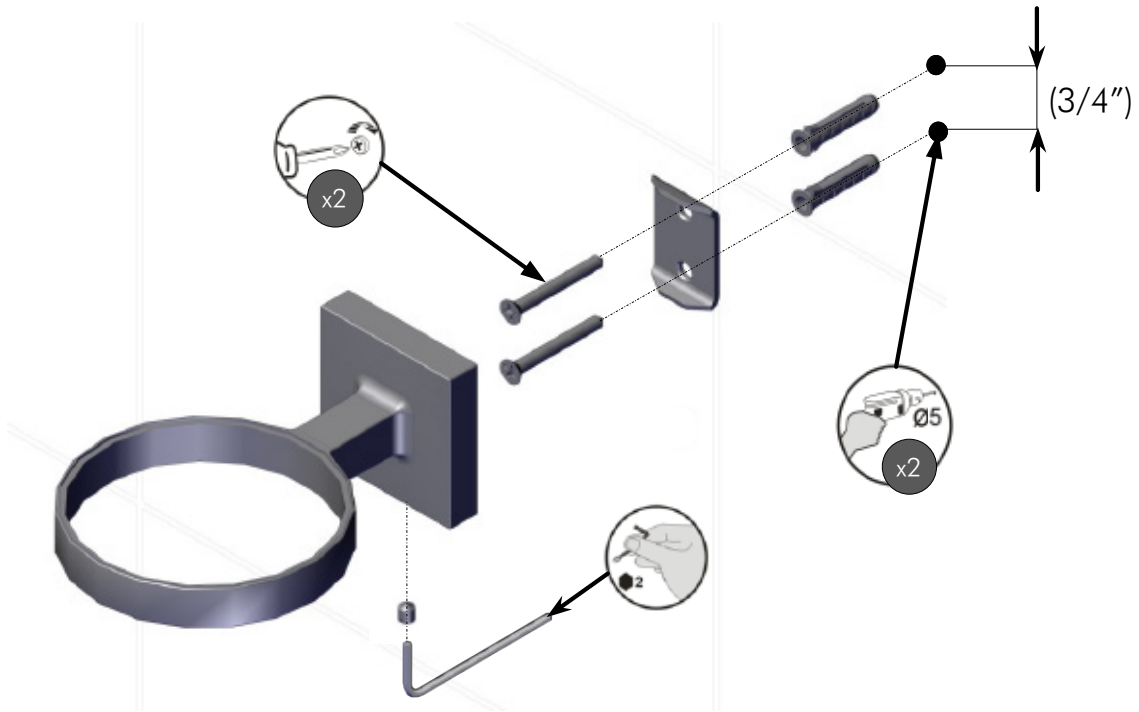

DAX-GDC120132-CR

SOAP DISHES **SERIES**

FEATURES

- Brass body
- Chrome finish
- Wall mount
- Frosted glass tray
- Mounting parts included

				
X2	X2	X1	X1	X1

For parts or sale requirements please contact our customer service department: