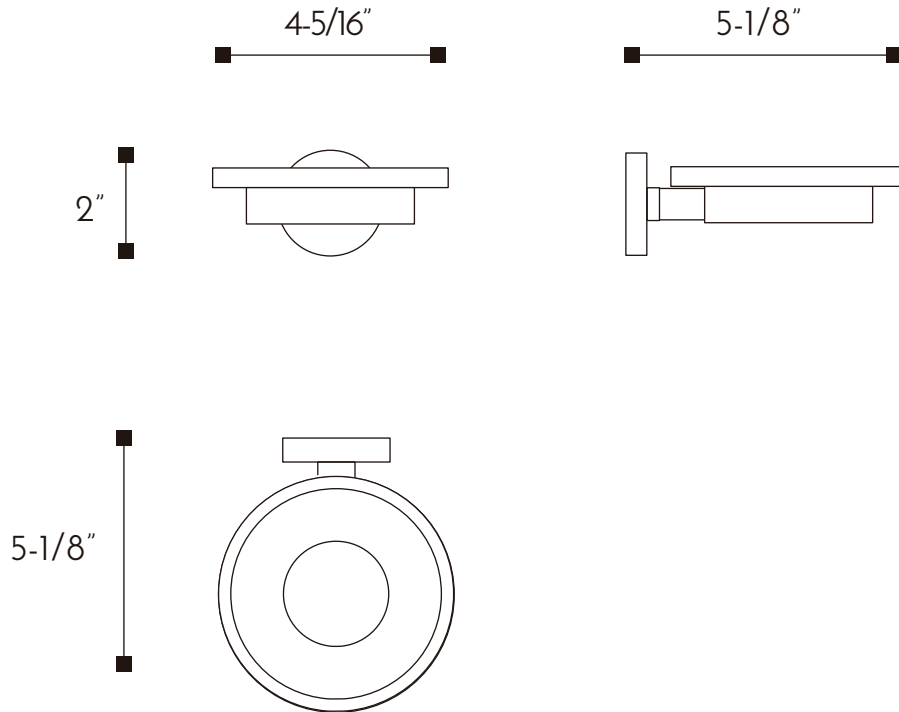

DAX-GDC120132-BN

SOAP DISHES **SERIES**

FEATURES

- Brass body
- Brushed nickel finish
- Wall mount
- Frosted glass tray
- Mounting parts included

			
X2	X2	X1	X1

For parts or sale requirements please contact our customer service department: