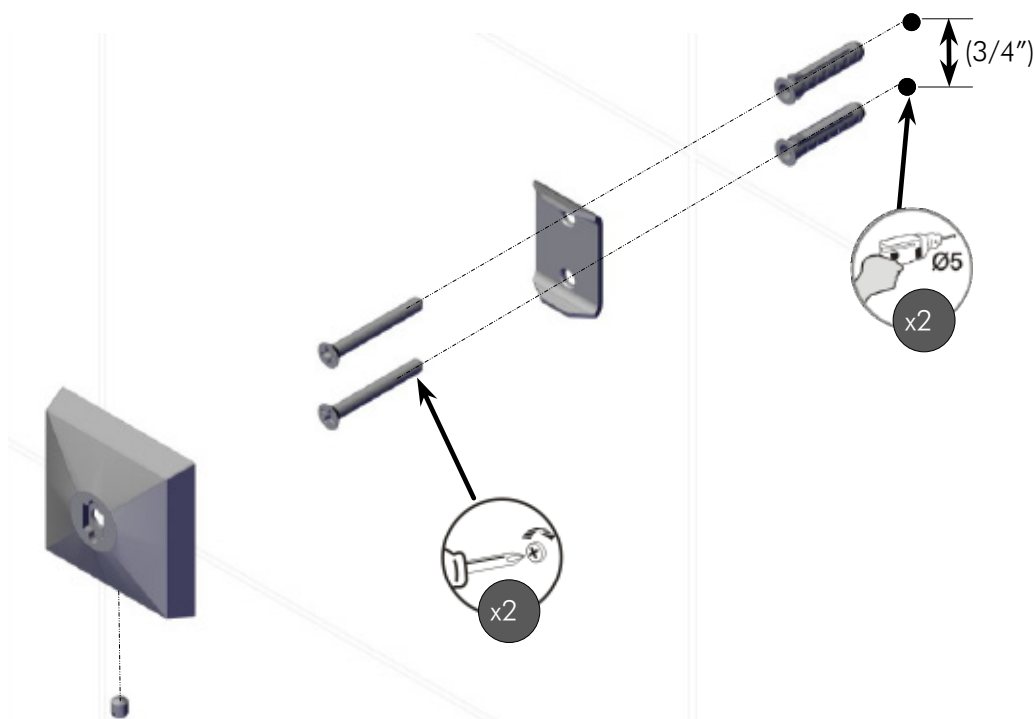

DAX-GDC120132-BN

SOAP DISHES **SERIES**

FEATURES

- Brass body
- Brushed nickel finish
- Wall mount
- Frosted glass tray
- Mounting parts included

			
X2	X2	X1	X1

For parts or sale requirements please contact our customer service department: