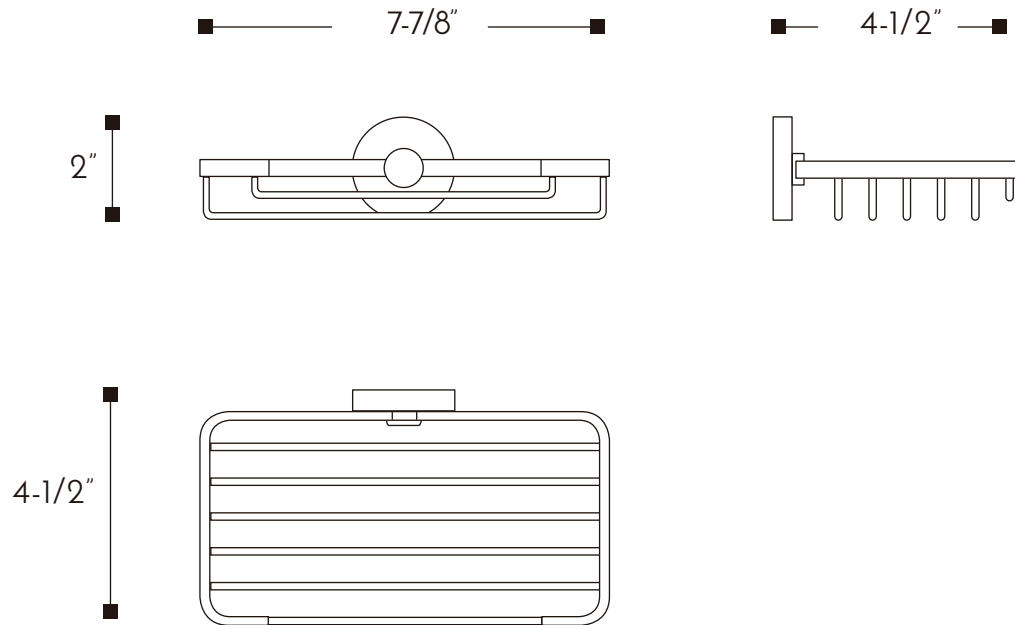

DAX-GDC120130-CR

SOAP DISHES **SERIES**

FEATURES

- Brass body
- Chrome finish
- Wall mount
- Mounting parts included

			
X2	X2	X1	X1

For parts or sale requirements please contact our customer service department: