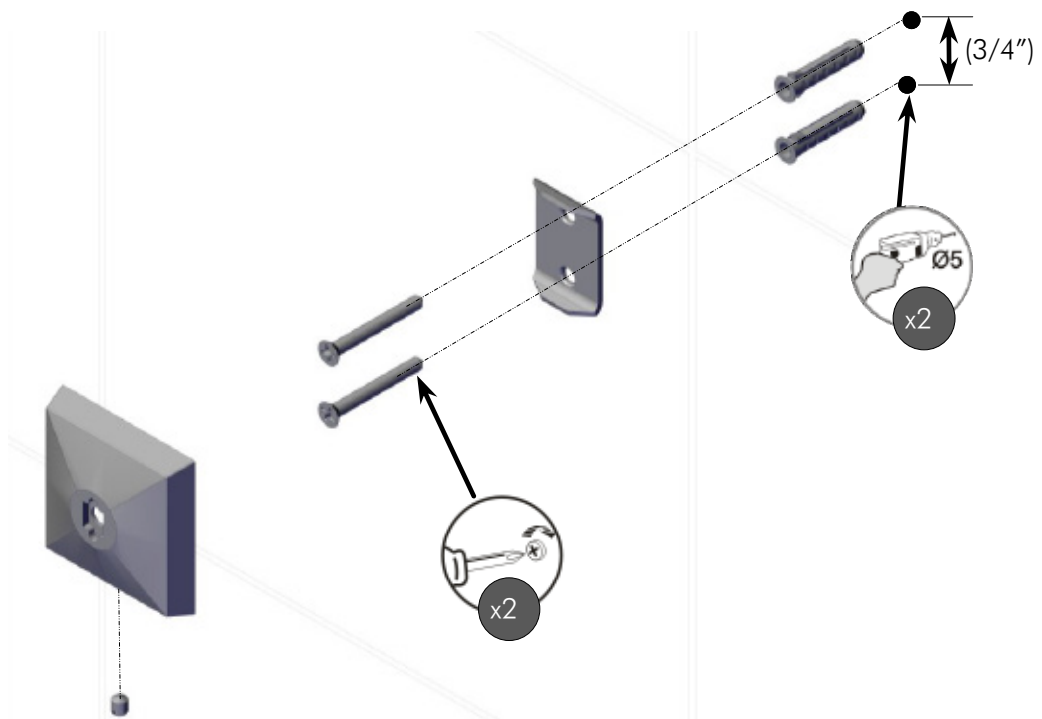

DAX-GDC120130-CR

SOAP DISHES **SERIES**

FEATURES

- Brass body
- Chrome finish
- Wall mount
- Mounting parts included

			
X2	X2	X1	X1

For parts or sale requirements please contact our customer service department: