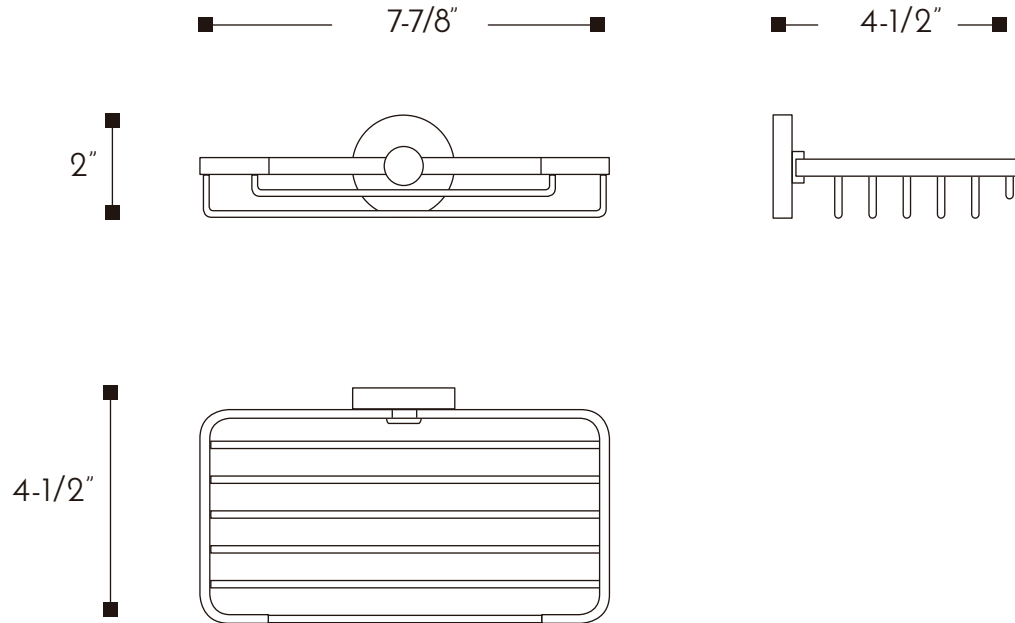

DAX-GDC120130-BN

SOAP DISHES **SERIES**

FEATURES

- Brass body
- Brushed nickel finish
- Wall mount
- Mounting parts included

			
X2	X2	X1	X1

For parts or sale requirements please contact our customer service department: