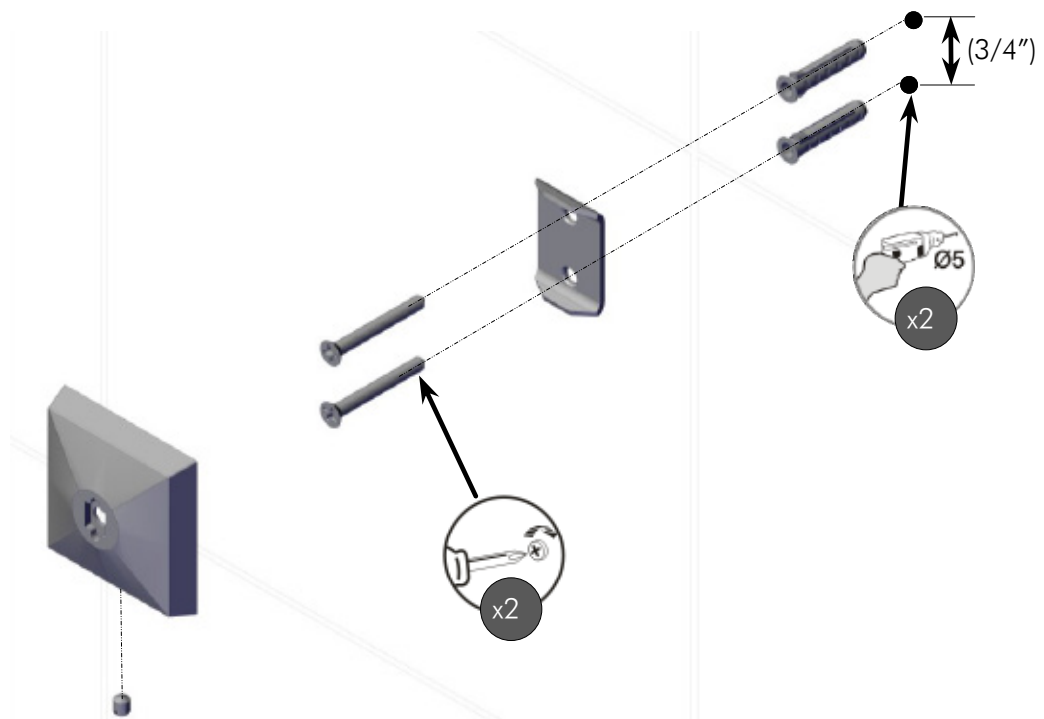

DAX-GDC120130-BN

SOAP DISHES **SERIES**

FEATURES

- Brass body
- Brushed nickel finish
- Wall mount
- Mounting parts included

			
X2	X2	X1	X1

For parts or sale requirements please contact our customer service department: