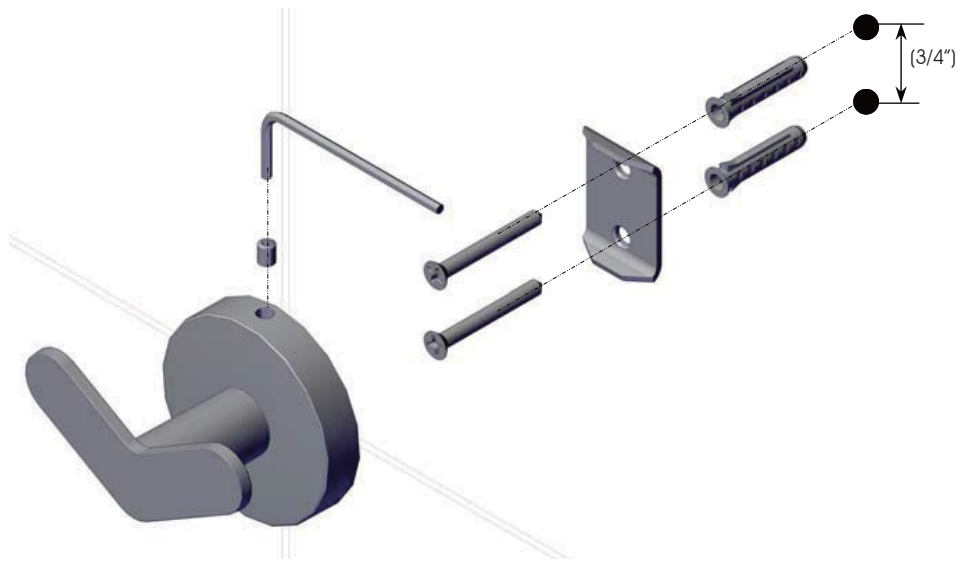

DAX-GDC120122-CR

TOWEL HOLDERS **SERIES**

## FEATURES

---

- Brass body
- Chrome finish
- Wall mount
- Mounting parts included

For parts or sale requirements please contact our customer service department:

[CS@daxib.com](mailto:CS@daxib.com)

1 888 685 8236