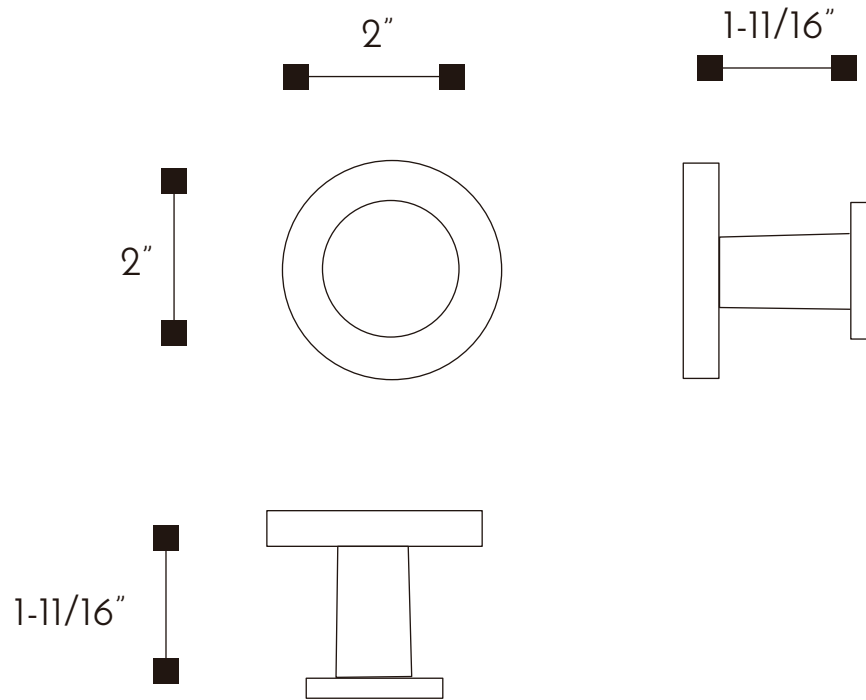

DAX-GDC120121-CR

TOWEL HOLDERS **SERIES**

FEATURES

- Brass body
- Chrome finish
- Wall mount
- Mounting parts included

			
X2	X2	X1	X1

For parts or sale requirements please contact our customer service department: