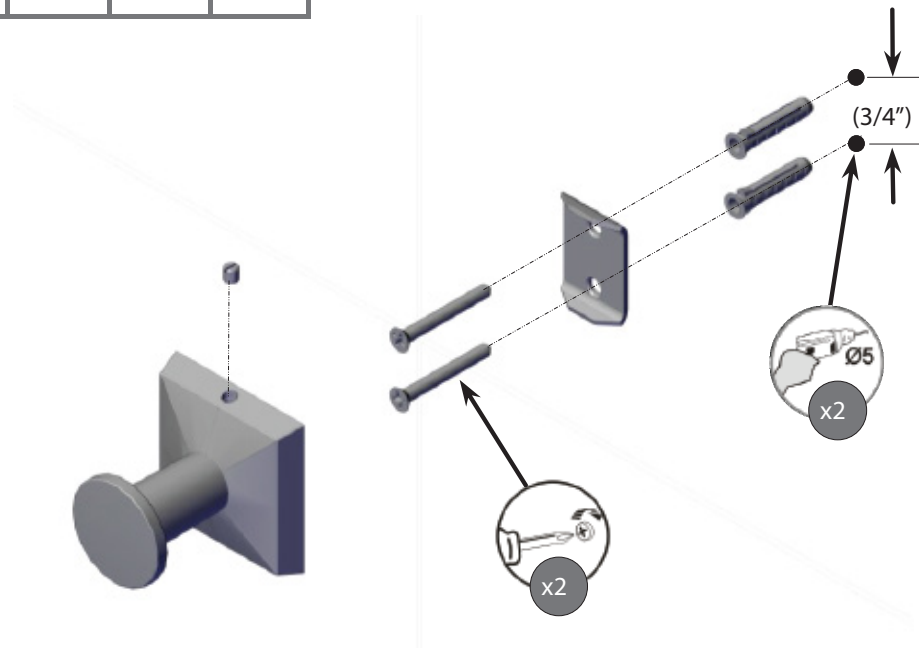

DAX-GDC120121-CR

TOWEL HOLDERS **SERIES**

FEATURES

- Brass body
- Chrome finish
- Wall mount
- Mounting parts included

			
X2	X2	X1	X1

For parts or sale requirements please contact our customer service department: