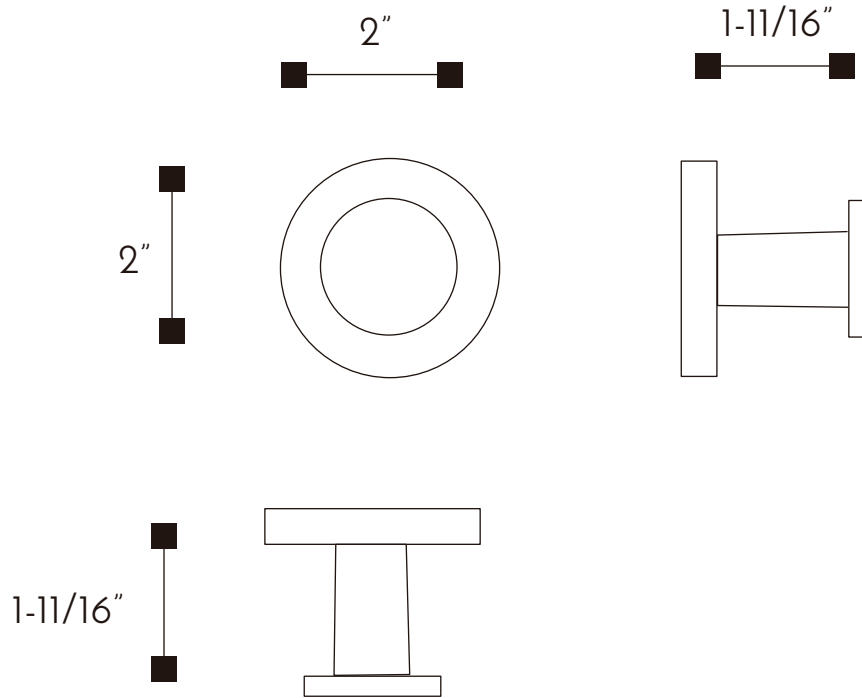

DAX-GDC120121-BN

TOWEL HOLDERS **SERIES**

## FEATURES

---

- Brass body
- Brushed nickel finish
- Wall mount
- Mounting parts included

			
X2	X2	X1	X1

For parts or sale requirements please contact our customer service department:

 [CS@daxib.com](mailto:CS@daxib.com)