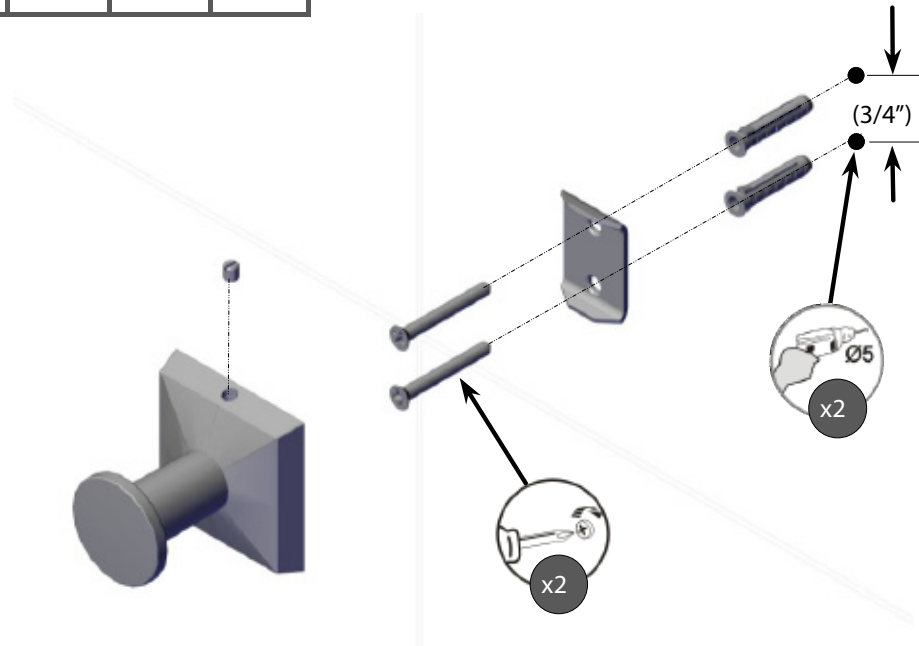

DAX-GDC120121-BN

TOWEL HOLDERS **SERIES**

## FEATURES

---

- Brass body
- Brushed nickel finish
- Wall mount
- Mounting parts included

			
X2	X2	X1	X1

For parts or sale requirements please contact our customer service department:

 [CS@daxib.com](mailto:CS@daxib.com)