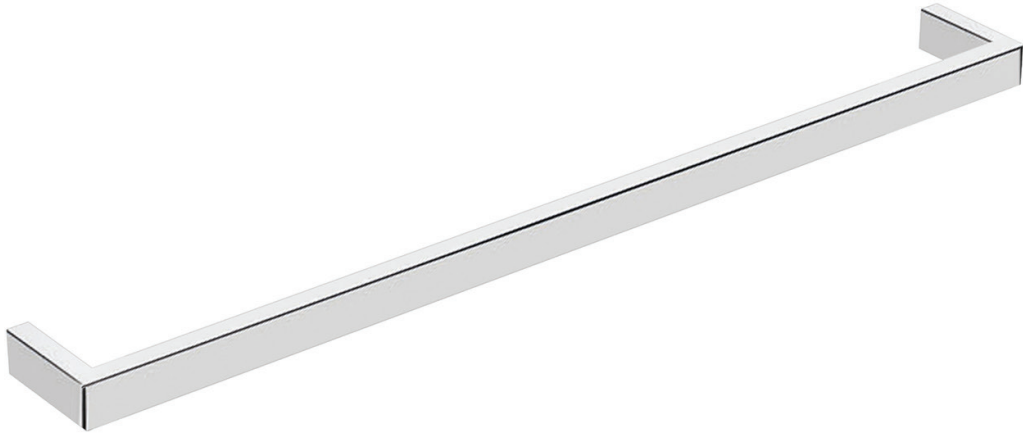

DAX-GDC060167-BN

TOWEL BARS **SERIES**

FEATURES

- Brass body
- Brushed nickel finish
- Wall mount
- Mounting parts included

				
X4	X4	X2	X2	X2

For parts or sale requirements
please contact our customer service department: