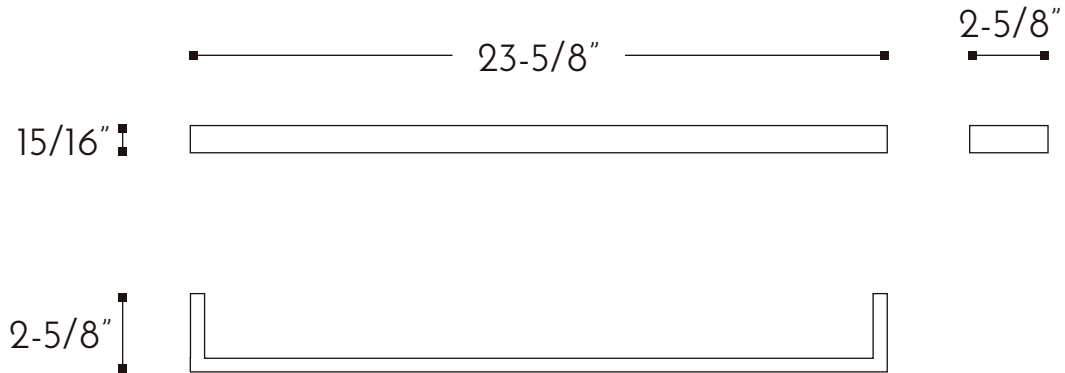

DAX-GDC060167-BN

TOWEL BARS **SERIES**

FEATURES

- Brass body
- Brushed nickel finish
- Wall mount
- Mounting parts included

				
X4	X4	X2	X2	X2

For parts or sale requirements
please contact our customer service department: