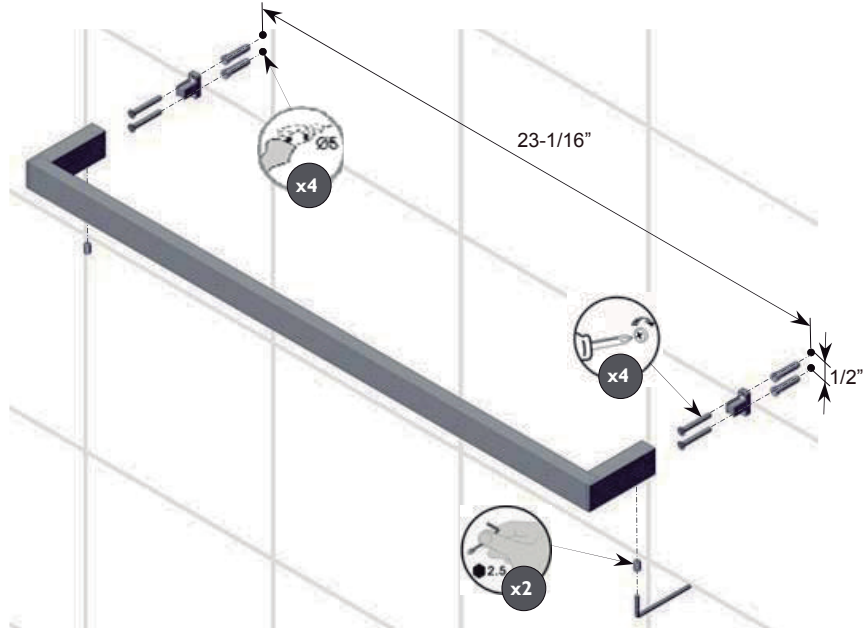

DAX-GDC060167-BN

TOWEL BARS **SERIES**

FEATURES

- Brass body
- Brushed nickel finish
- Wall mount
- Mounting parts included

				
X4	X4	X2	X2	X2

For parts or sale requirements
please contact our customer service department: