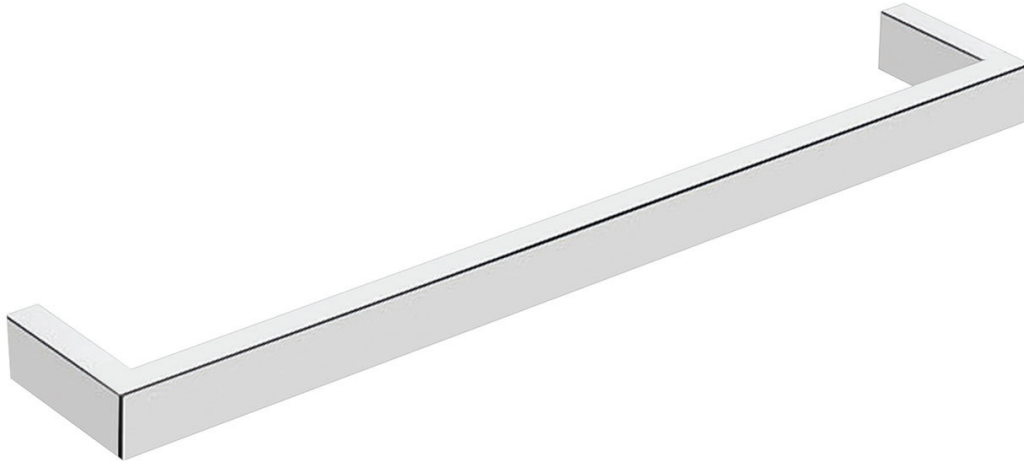

DAX-GDC060166-BN

TOWEL BARS **SERIES**

FEATURES

- Brass body
- Brushed nickel
- Wall mount
- Mounting parts included

				
X4	X4	X2	X2	X2

For parts or sale requirements please contact our customer service department: