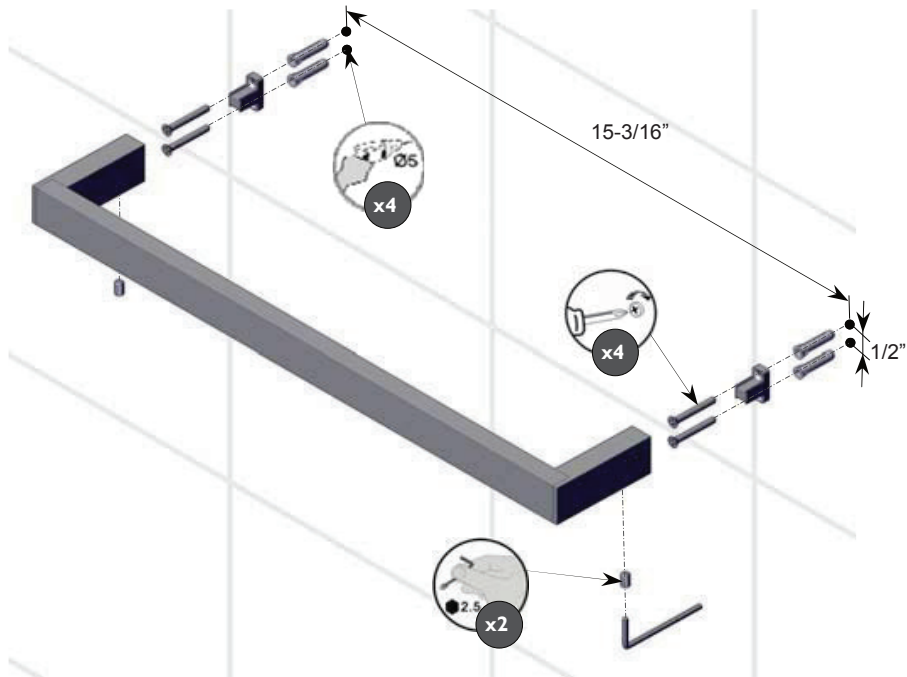

DAX-GDC060166-BN

TOWEL BARS **SERIES**

FEATURES

- Brass body
- Brushed nickel
- Wall mount
- Mounting parts included

				
X4	X4	X2	X2	X2

For parts or sale requirements please contact our customer service department: