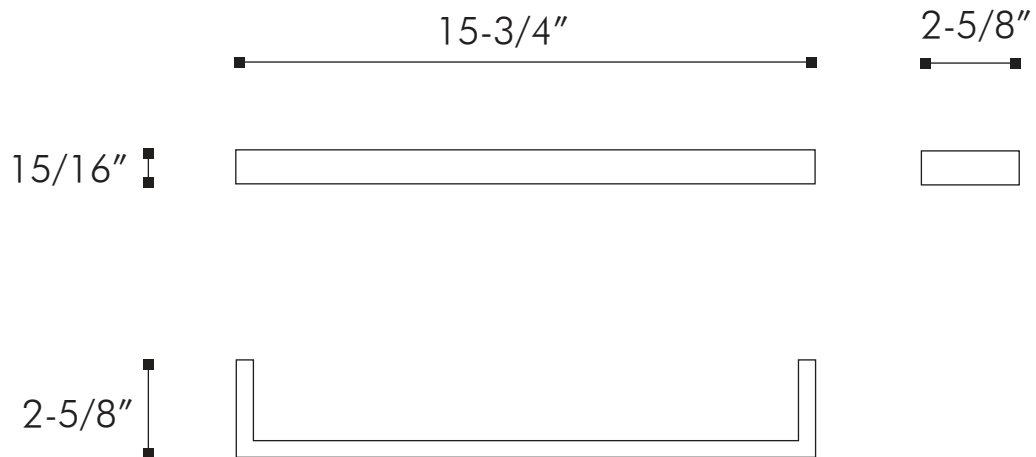

DAX-GDC060166-BN

TOWEL BARS **SERIES**

FEATURES

- Brass body
- Brushed nickel
- Wall mount
- Mounting parts included

				
X4	X4	X2	X2	X2

For parts or sale requirements please contact our customer service department: