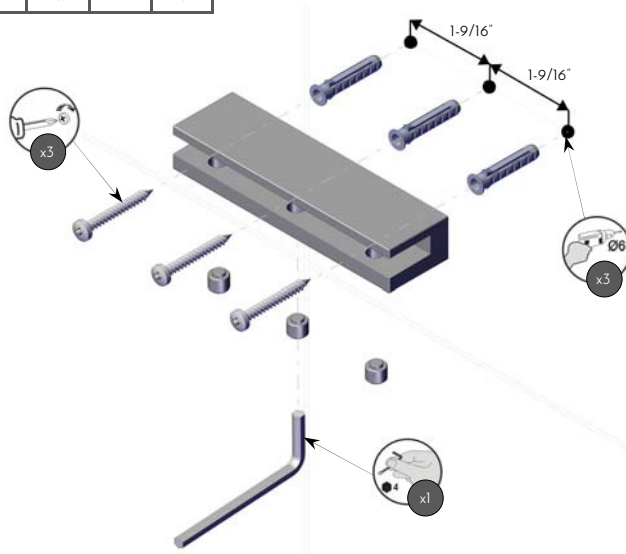

DAX-GDC060152-CR

VANITY CUPS SERIES

FEATURES

- Brass body
- Wall mount
- Glass shelf
- Frosted glass cup
- Mounting parts included
- Chrome finish

X3	X3	X1	X3

For parts or sale requirements please contact our customer service department: