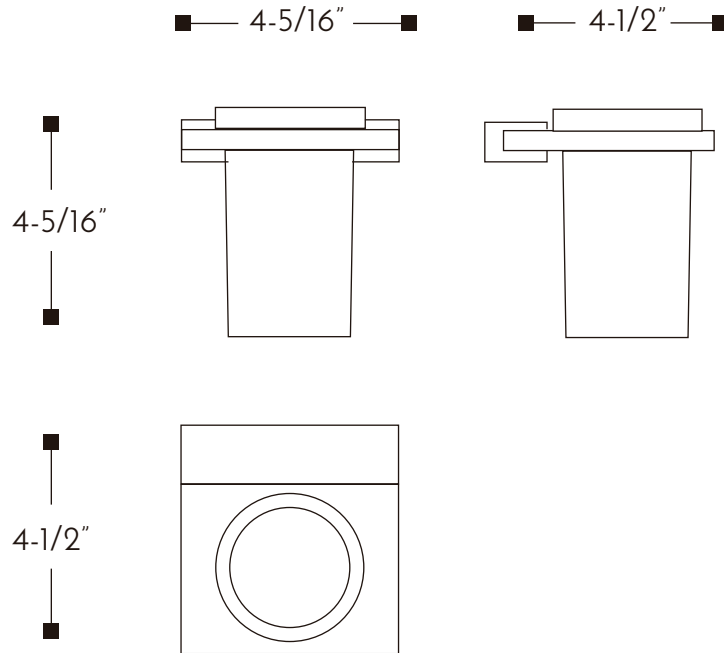

DAX-GDC060152-CR

VANITY CUPS SERIES

FEATURES

- Brass body
- Wall mount
- Glass shelf
- Frosted glass cup
- Mounting parts included
- Chrome finish

X3	X3	X1	X3

For parts or sale requirements please contact our customer service department: