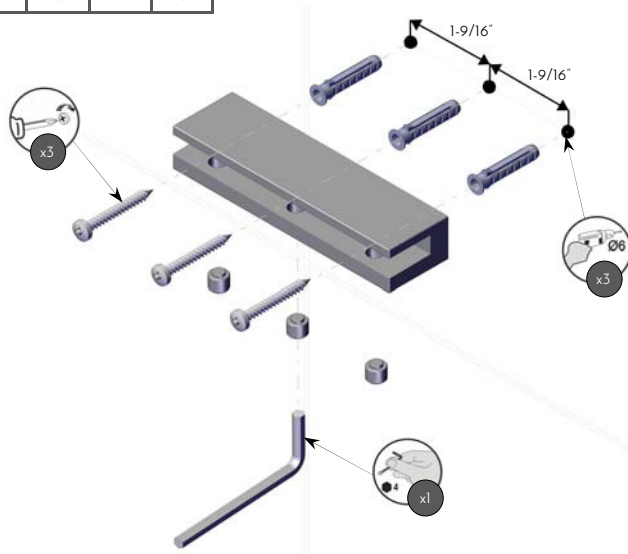

DAX-GDC060152-BN

VANITY CUPS **SERIES**

FEATURES

- Brass body
- Wall mount
- Glass shelf
- Frosted glass cup
- Mounting parts included
- Brushed nickel finish

| | | | |
|----|----|----|----|
| | | | |
| X3 | X3 | X1 | X3 |