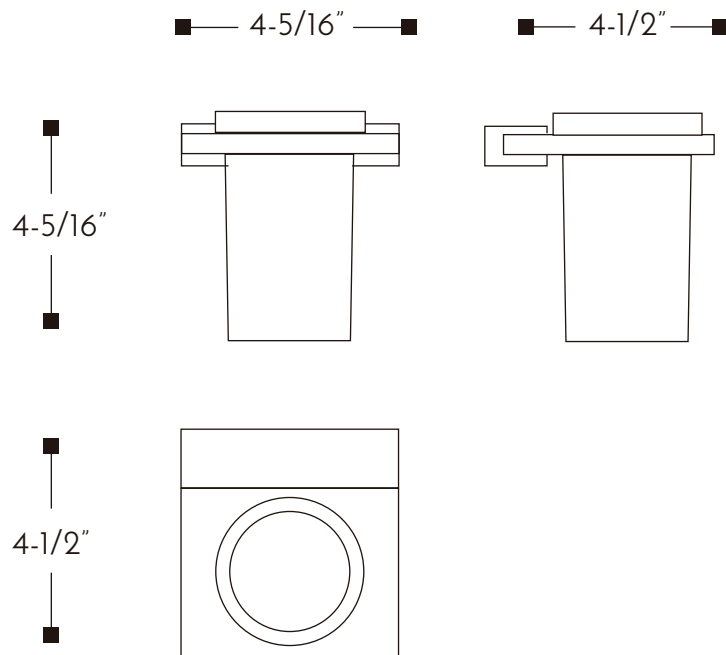

DAX-GDC060152-BN

VANITY CUPS **SERIES**

FEATURES

- Brass body
- Wall mount
- Glass shelf
- Frosted glass cup
- Mounting parts included
- Brushed nickel finish

| | | | |
|----|----|----|----|
| | | | |
| X3 | X3 | X1 | X3 |