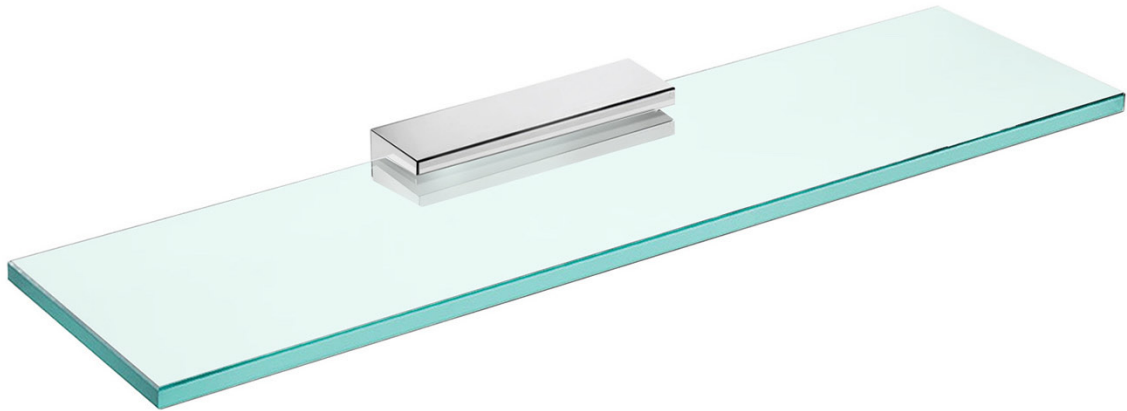

DAX-GDC060144-CR

BATHROOM SHELVES **SERIES**

FEATURES

- Brass body
- Chrome finish
- Wall mount
- Glass shelf
- Mounting parts included