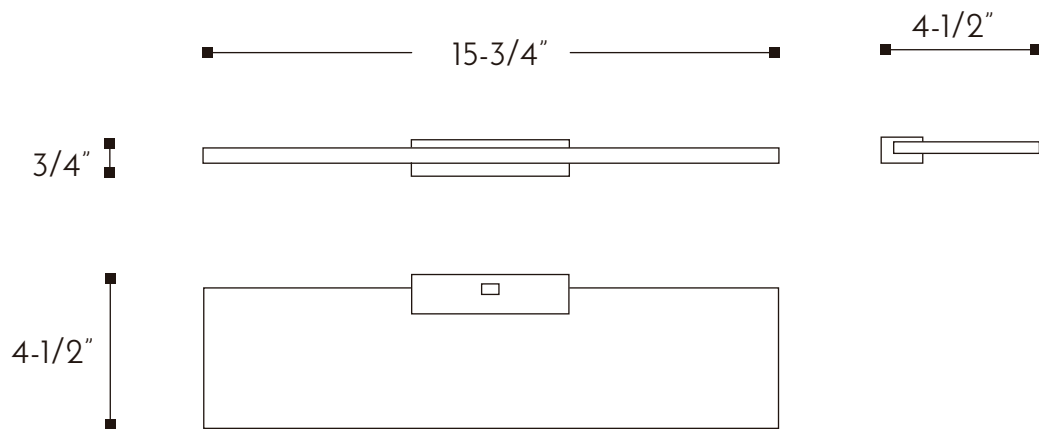

DAX-GDC060144-CR

BATHROOM SHELVES **SERIES**

FEATURES

- Brass body
- Chrome finish
- Wall mount
- Glass shelf
- Mounting parts included