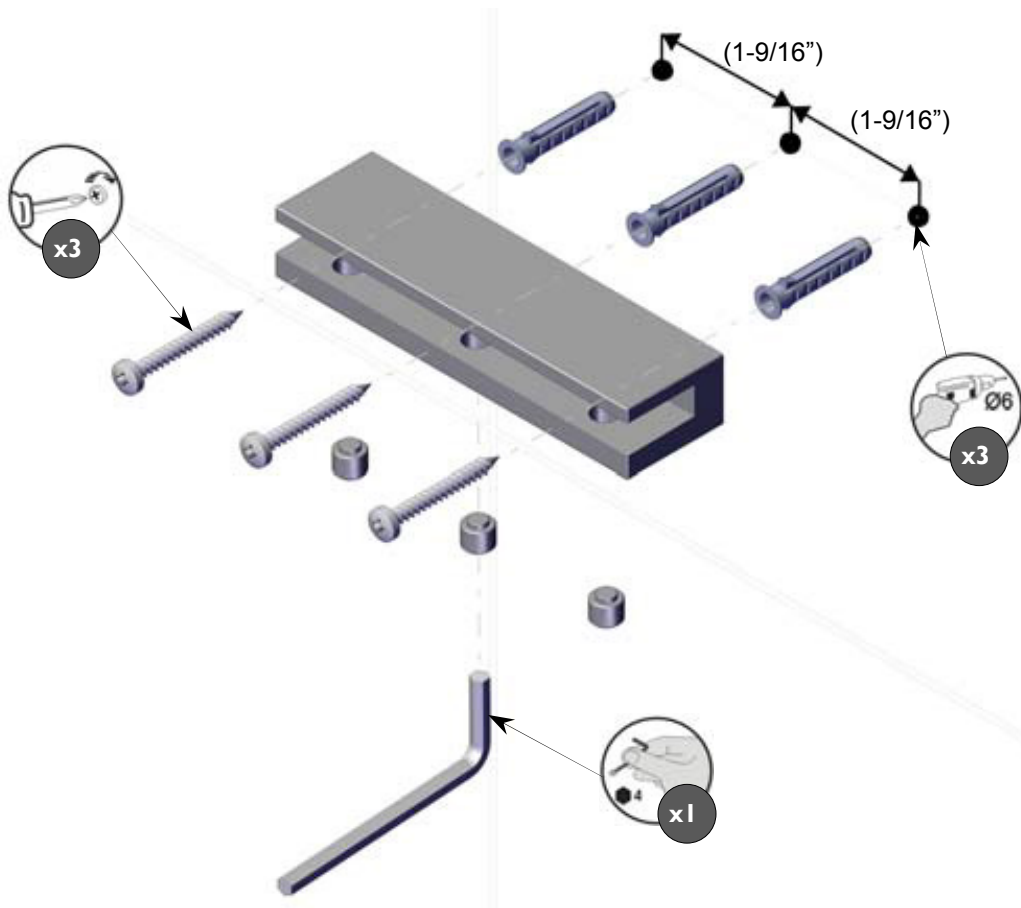

DAX-GDC060132-CR

SOAP DISHES **SERIES**

FEATURES

- Brass body
- Chrome finish
- Wall mount
- Glass shelf
- Mounting parts included

For parts or sale requirements
please contact our customer service department: