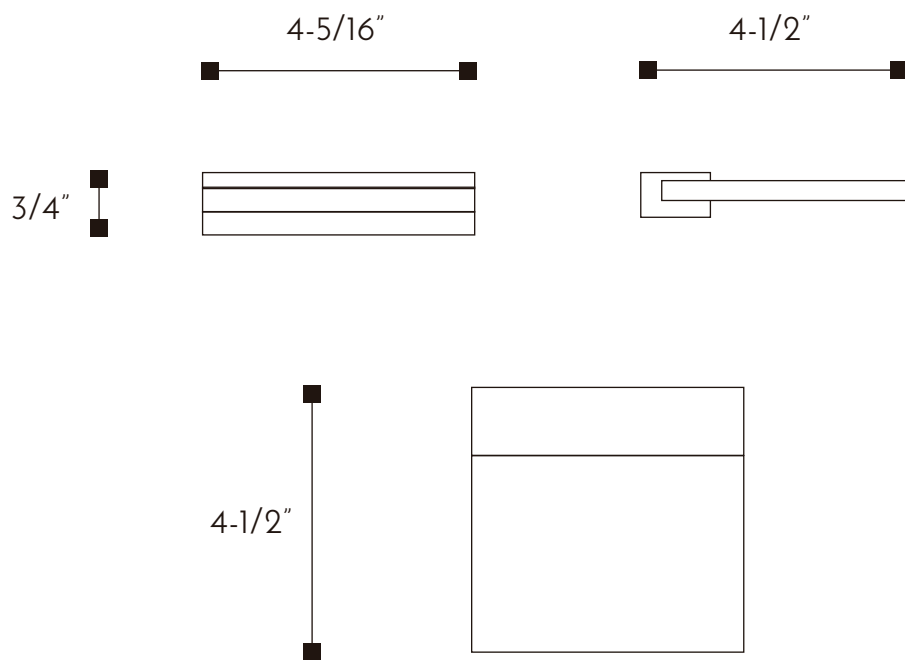

DAX-GDC060132-CR

SOAP DISHES **SERIES**

FEATURES

- Brass body
- Chrome finish
- Wall mount
- Glass shelf
- Mounting parts included

For parts or sale requirements
please contact our customer service department: