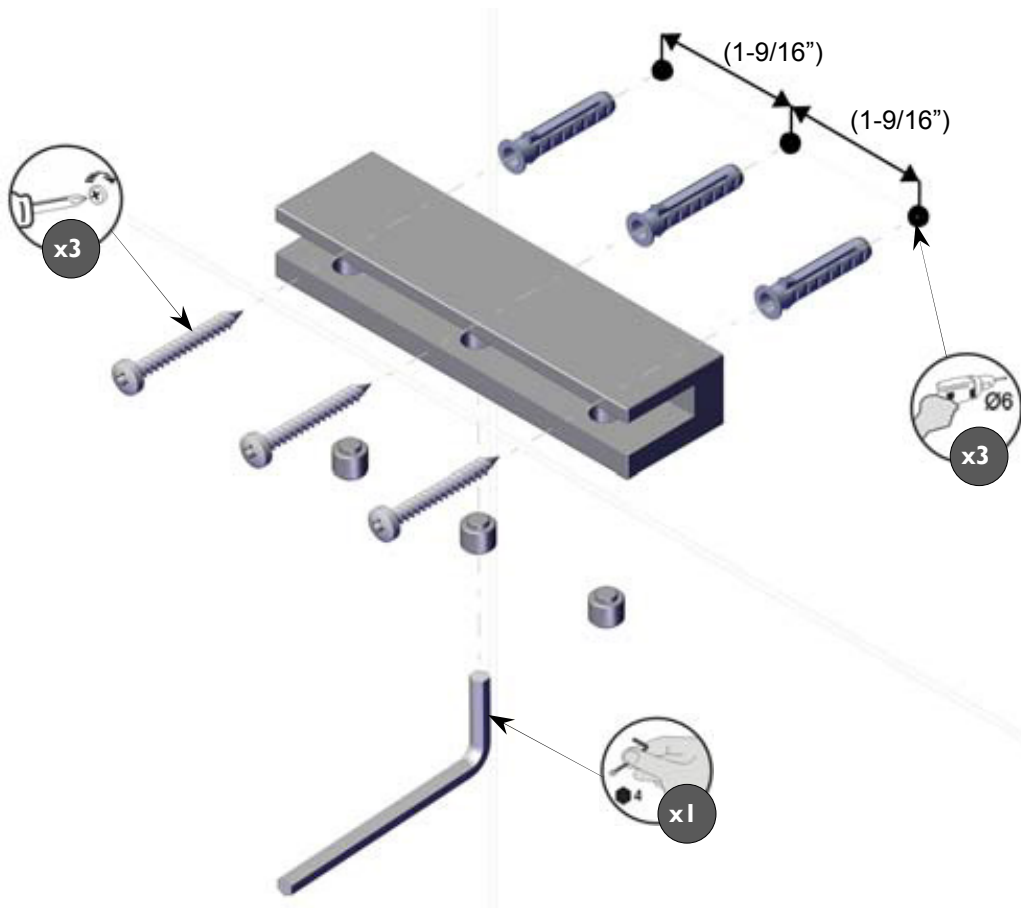

DAX-GDC060132-BN

SOAP DISHES **SERIES**

## FEATURES

---

- Brass body
- Brushed nickel finish
- Wall mount
- Glass shelf
- Mounting parts included

For parts or sale requirements please contact our customer service department:

 [CS@daxib.com](mailto:CS@daxib.com)