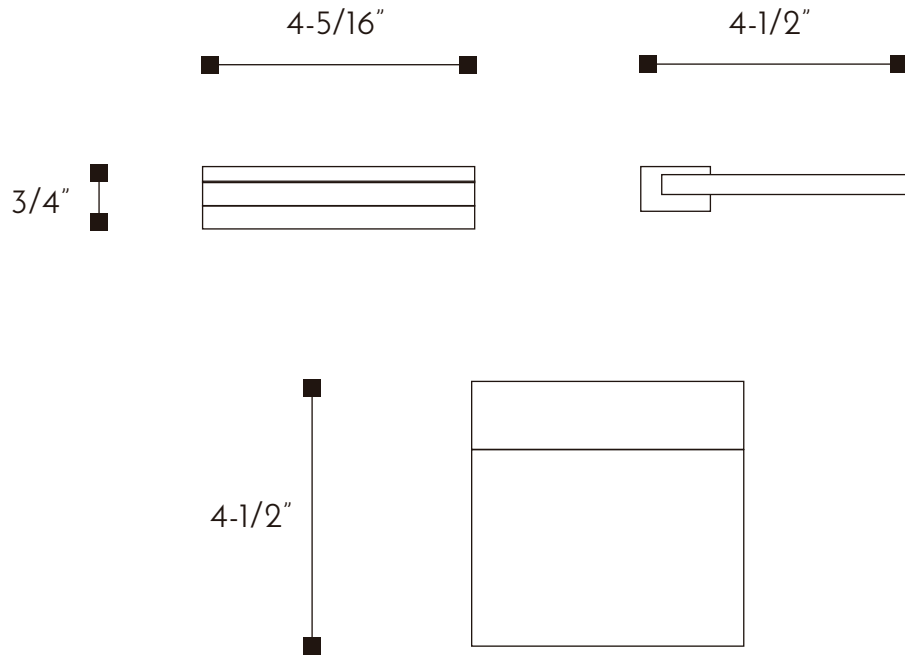

DAX-GDC060132-BN

SOAP DISHES **SERIES**