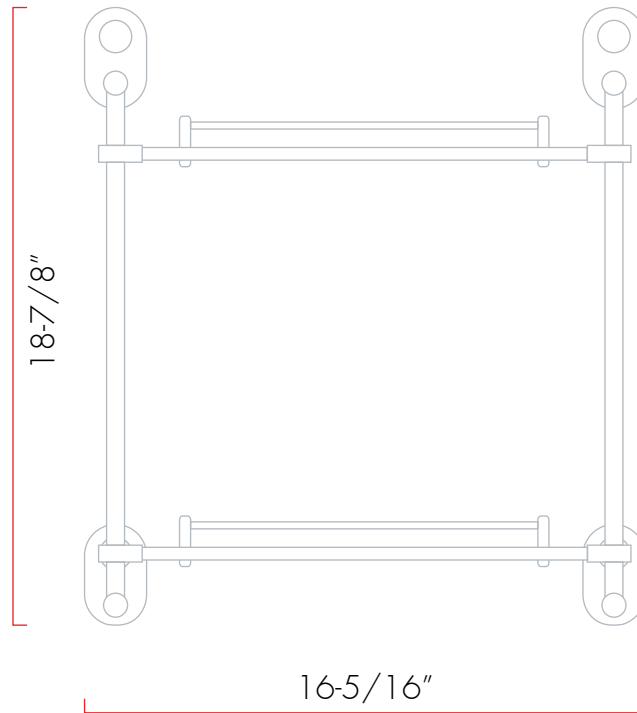

DAX-G0201-S

BATHROOM SHELVES SERIES

## FEATURES

- Wall mount
- Stainless steel
- Glass shelf

BATHROOM SHELF **DAX-GO201-S**

MATERIAL	Stainless steel 304 grade
DEPTH	NA
HEIGHT	18-7/8"
LENGHT	16-5/16"
PRODUCT WEIGHT	6 Lbs
WIDTH	5-5/16"
FINISH	Satin
ITEMS INCLUDED	Some screw accessories
INSTALLATION TYPE	Wall mounted