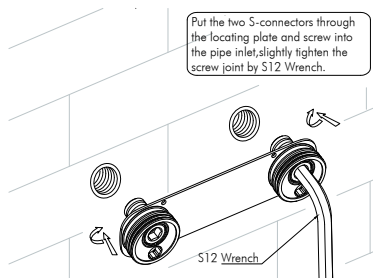

SHOWER SYSTEM DAX-FH8452-675

MODEL	DAX-FH8452-675
FLOW RATE (GPM)	2.0 GPM
SYSTEM HEIGHT	84-5/8"
SHOWER WIDTH	17-3/4"
INSTALLATION TYPE	Wall mount
MATERIAL	Brass
ANTI-SCALDING PROTECTION	YES
SHOWER ARM REACH	17-3/4"
SHOWER HEAD HEIGHT	84-5/8"
SHOWER HEAD SHAPE	Round
SLIDE BAR INCLUDED	NO
VALVE TYPE	Thermostatic
WATER EFFICIENT	NO
WATERSENSE CERTIFIED	NO
FINISH	Chrome

01

02

03

04

05

06

07

08