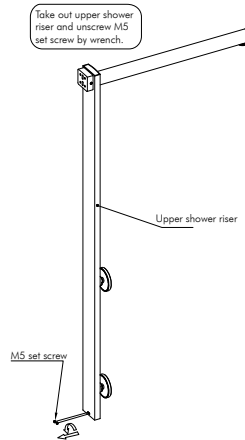

SHOWER SYSTEM DAX-FH8452-675

MODEL	DAX-FH8452-675
FLOW RATE (GPM)	2.0 GPM
SYSTEM HEIGHT	84-5/8"
SHOWER WIDTH	17-3/4"
INSTALLATION TYPE	Wall mount
MATERIAL	Brass
ANTI-SCALDING PROTECTION	YES
SHOWER ARM REACH	17-3/4"
SHOWER HEAD HEIGHT	84-5/8"
SHOWER HEAD SHAPE	Round
SLIDE BAR INCLUDED	NO
VALVE TYPE	Thermostatic
WATER EFFICIENT	NO
WATERSENSE CERTIFIED	NO
FINISH	Chrome

09

10

11

12

13

14

15

16