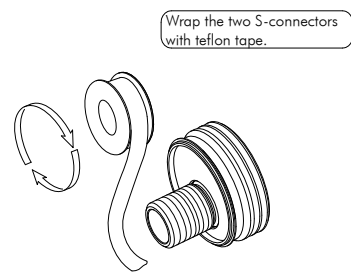

SHOWER SYSTEM DAX-FH8452-675

MODEL	DAX-FH8452-675
FLOW RATE (GPM)	2.0 GPM
SYSTEM HEIGHT	84-5/8"
SHOWER WIDTH	17-3/4"
INSTALLATION TYPE	Wall mount
MATERIAL	Brass
ANTI-SCALDING PROTECTION	YES
SHOWER ARM REACH	17-3/4"
SHOWER HEAD HEIGHT	84-5/8"
SHOWER HEAD SHAPE	Round
SLIDE BAR INCLUDED	NO
VALVE TYPE	Thermostatic
WATER EFFICIENT	NO
WATERSENSE CERTIFIED	NO
FINISH	Chrome

01

02

03

04

05

06

07

08