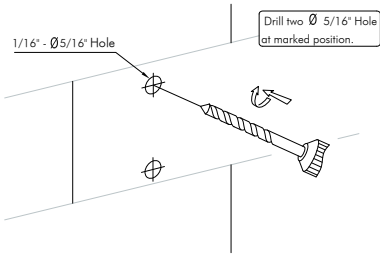

SHOWER SYSTEM DAX-FH8452-675

MODEL	DAX-FH8452-675
FLOW RATE (GPM)	2.0 GPM
SYSTEM HEIGHT	84-5/8"
SHOWER WIDTH	17-3/4"
INSTALLATION TYPE	Wall mount
MATERIAL	Brass
ANTI-SCALDING PROTECTION	YES
SHOWER ARM REACH	17-3/4"
SHOWER HEAD HEIGHT	84-5/8"
SHOWER HEAD SHAPE	Round
SLIDE BAR INCLUDED	NO
VALVE TYPE	Thermostatic
WATER EFFICIENT	NO
WATERSENSE CERTIFIED	NO
FINISH	Chrome

09

10

11

12

13

14

15

16