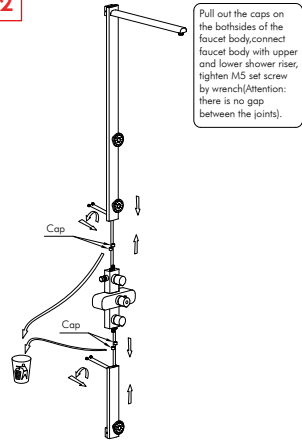

SHOWER SYSTEM DAX-FH8452-675

MODEL	DAX-FH8452-675
FLOW RATE (GPM)	2.0 GPM
SYSTEM HEIGHT	84-5/8"
SHOWER WIDTH	17-3/4"
INSTALLATION TYPE	Wall mount
MATERIAL	Brass
ANTI-SCALDING PROTECTION	YES
SHOWER ARM REACH	17-3/4"
SHOWER HEAD HEIGHT	84-5/8"
SHOWER HEAD SHAPE	Round
SLIDE BAR INCLUDED	NO
VALVE TYPE	Thermostatic
WATER EFFICIENT	NO
WATERSENSE CERTIFIED	NO
FINISH	Chrome

09

10

11

12

13

14

15

16