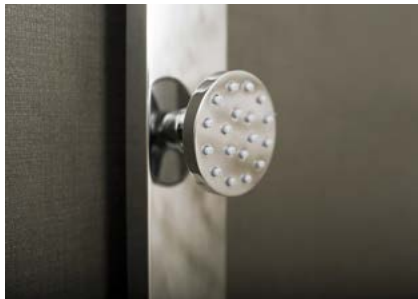

DAX-FH8452-675

SHOWER SYSTEMS **SERIES**

FEATURES

- Three function valve
- Wall mount system
- Rainshower
- Body jets with independent control
- Handshower included
- Silicone water nozzles
- Ceramic cartridge
- Flow rate 2.0 GPM
- Thermostatic valve
- Anti-scalding protection
- Brass body
- Chrome finish

SHOWER SYSTEM DAX-FH8452-675

MODEL	DAX-FH8452-675
FLOW RATE (GPM)	2.0 GPM
SYSTEM HEIGHT	84-5/8"
SHOWER WIDTH	17-3/4"
INSTALLATION TYPE	Wall mount
MATERIAL	Brass
ANTI-SCALDING PROTECTION	YES
SHOWER ARM REACH	17-3/4"
SHOWER HEAD HEIGHT	84-5/8"
SHOWER HEAD SHAPE	Round
SLIDE BAR INCLUDED	NO
VALVE TYPE	Thermostatic
WATER EFFICIENT	NO
WATERSENSE CERTIFIED	NO
FINISH	Chrome