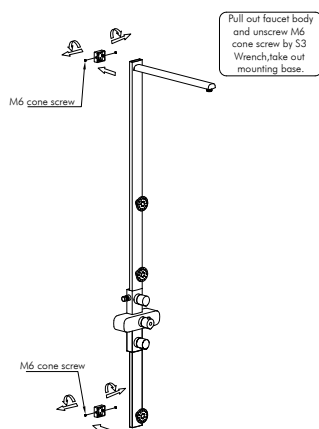

DAX-FH8452-675

SHOWER SYSTEMS **SERIES**

FEATURES

- Three function valve
- Wall mount system
- Rainshower
- Body jets with independent control
- Handshower included
- Silicone water nozzles
- Ceramic cartridge
- Flow rate 2.0 GPM
- Thermostatic valve
- Anti-scalding protection
- Brass body
- Chrome finish

SHOWER SYSTEM DAX-FH8452-675

MODEL	DAX-FH8452-675
FLOW RATE (GPM)	2.0 GPM
SYSTEM HEIGHT	84-5/8"
SHOWER WIDTH	17-3/4"
INSTALLATION TYPE	Wall mount
MATERIAL	Brass
ANTI-SCALDING PROTECTION	YES
SHOWER ARM REACH	17-3/4"
SHOWER HEAD HEIGHT	84-5/8"
SHOWER HEAD SHAPE	Round
SLIDE BAR INCLUDED	NO
VALVE TYPE	Thermostatic
WATER EFFICIENT	NO
WATERSENSE CERTIFIED	NO
FINISH	Chrome

09

10

11

12

13

14

15

16