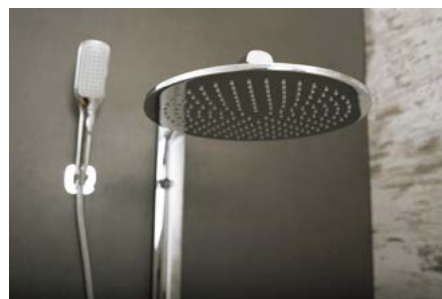

DAX-FH8452-675

SHOWER SYSTEMS **SERIES**

FEATURES

- Three function valve
- Wall mount system
- Rainshower
- Body jets with independent control
- Handshower included
- Silicone water nozzles
- Ceramic cartridge
- Flow rate 2.0 GPM
- Thermostatic valve
- Anti-scalding protection
- Brass body
- Chrome finish

SHOWER SYSTEM DAX-FH8452-675

MODEL	DAX-FH8452-675
FLOW RATE (GPM)	2.0 GPM
SYSTEM HEIGHT	84-5/8"
SHOWER WIDTH	17-3/4"
INSTALLATION TYPE	Wall mount
MATERIAL	Brass
ANTI-SCALDING PROTECTION	YES
SHOWER ARM REACH	17-3/4"
SHOWER HEAD HEIGHT	84-5/8"
SHOWER HEAD SHAPE	Round
SLIDE BAR INCLUDED	NO
VALVE TYPE	Thermostatic
WATER EFFICIENT	NO
WATERSENSE CERTIFIED	NO
FINISH	Chrome