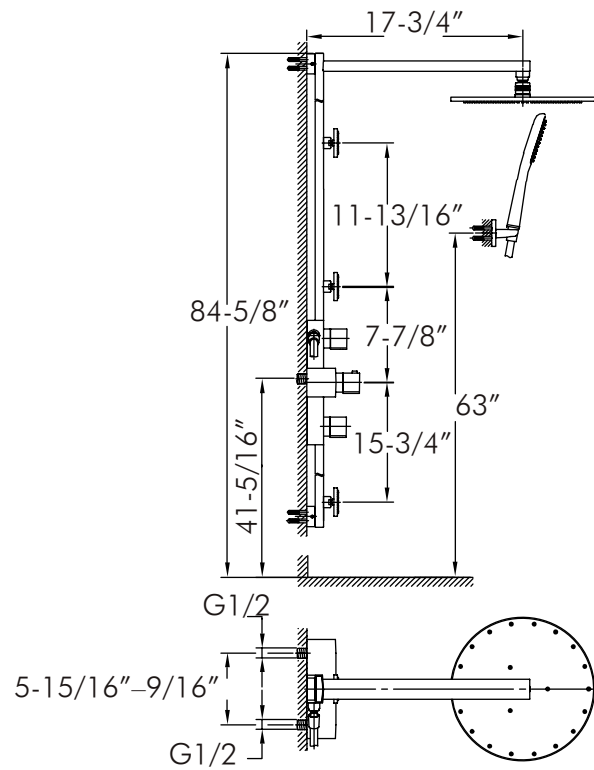

DAX-FH8452-675

SHOWER SYSTEMS **SERIES**

FEATURES

- Three function valve
- Wall mount system
- Rainshower
- Body jets with independent control
- Handshower included
- Silicone water nozzles
- Ceramic cartridge
- Flow rate 2.0 GPM
- Thermostatic valve
- Anti-scalding protection
- Brass body
- Chrome finish

SHOWER SYSTEM DAX-FH8452-675

MODEL	DAX-FH8452-675
FLOW RATE (GPM)	2.0 GPM
SYSTEM HEIGHT	84-5/8"
SHOWER WIDTH	17-3/4"
INSTALLATION TYPE	Wall mount
MATERIAL	Brass
ANTI-SCALDING PROTECTION	YES
SHOWER ARM REACH	17-3/4"
SHOWER HEAD HEIGHT	84-5/8"
SHOWER HEAD SHAPE	Round
SLIDE BAR INCLUDED	NO
VALVE TYPE	Thermostatic
WATER EFFICIENT	NO
WATERSENSE CERTIFIED	NO
FINISH	Chrome

01

02

03

04

05

06

07

08

09

10

11

12

13

14

15

16