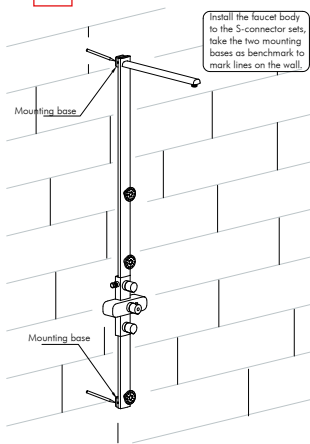

SHOWER SYSTEM DAX-FH8452-675

MODEL	DAX-FH8452-675
FLOW RATE (GPM)	2.0 GPM
SYSTEM HEIGHT	84-5/8"
SHOWER WIDTH	17-3/4"
INSTALLATION TYPE	Wall mount
MATERIAL	Brass
ANTI-SCALDING PROTECTION	YES
SHOWER ARM REACH	17-3/4"
SHOWER HEAD HEIGHT	84-5/8"
SHOWER HEAD SHAPE	Round
SLIDE BAR INCLUDED	NO
VALVE TYPE	Thermostatic
WATER EFFICIENT	NO
WATERSENSE CERTIFIED	NO
FINISH	Chrome

09

10

11

12

13

14

15

16