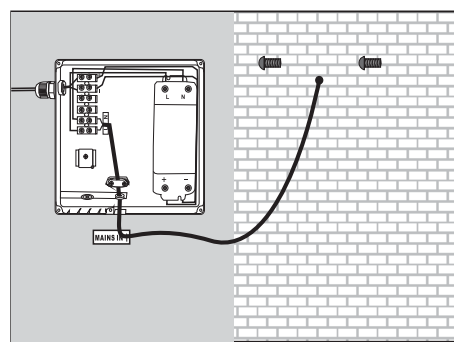

01

02

03

04

05

06

07

For parts or sale requirements
please contact our customer service department:

CS@daxib.com

1 888 685 8236