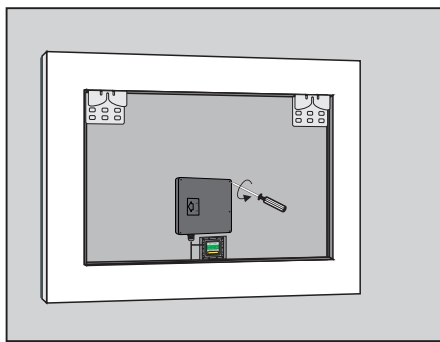

01

02

03

04

05

06

07

For parts or sale requirements
please contact our customer service department:

CS@daxib.com

1 888 685 8236