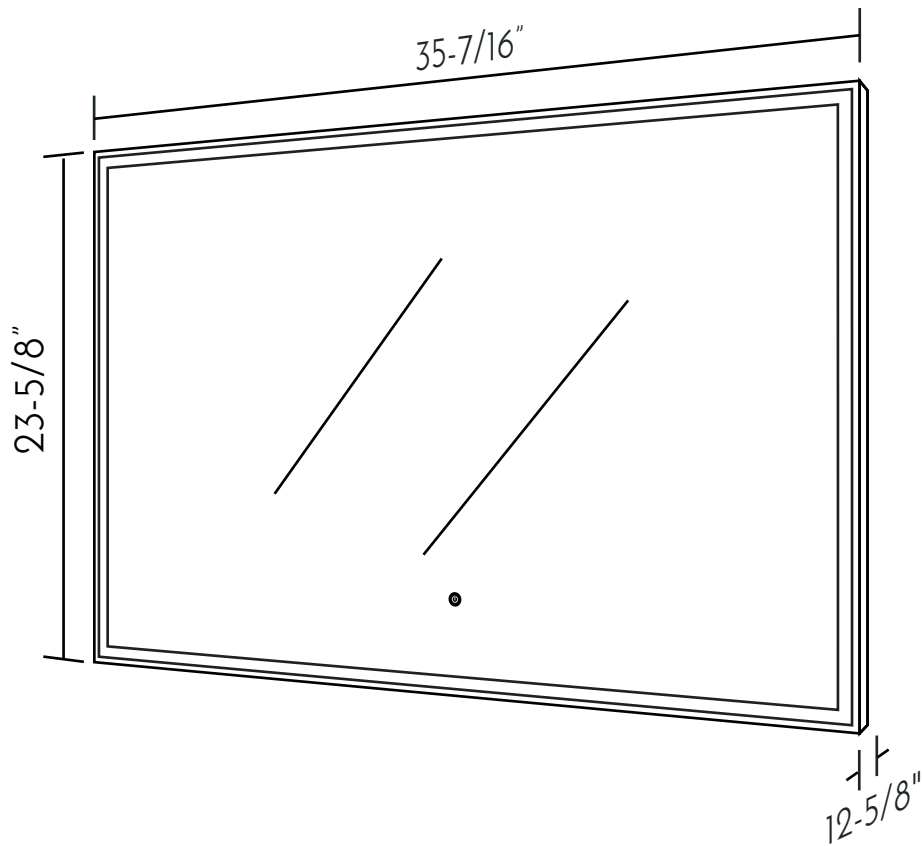

DAX-DL759060

BATHROOM MIRRORS **SERIES**

## FEATURES

---

- Aluminum frame
- Led light with touch switch
- Hanging hardware included

**BATHROOM MIRROR DAX-DL759060**

MODEL	DAX-DL759060
HEIGHT	23-5/8"
INSTALLATION TYPE	Wall mount
LIGHTED	Yes
MATERIAL	Acrylic+5mm copper free mirror
MIRROR FRAME	Aluminum
MIRROR SHAPE	Rectangular
WIDTH	35-7/16"
UL APPROVED	Electronic part with UL
BACK-LIT MIRROR	yes
AC	110
MAX.	30W
SWITCH	Touch switch