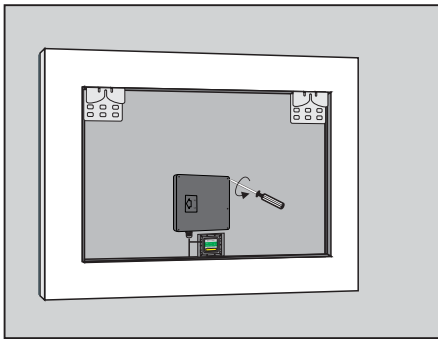

01

02

03

04

05

06

07

For parts or sale requirements
please contact our customer service department:

CS@daxib.com

1 888 685 8236