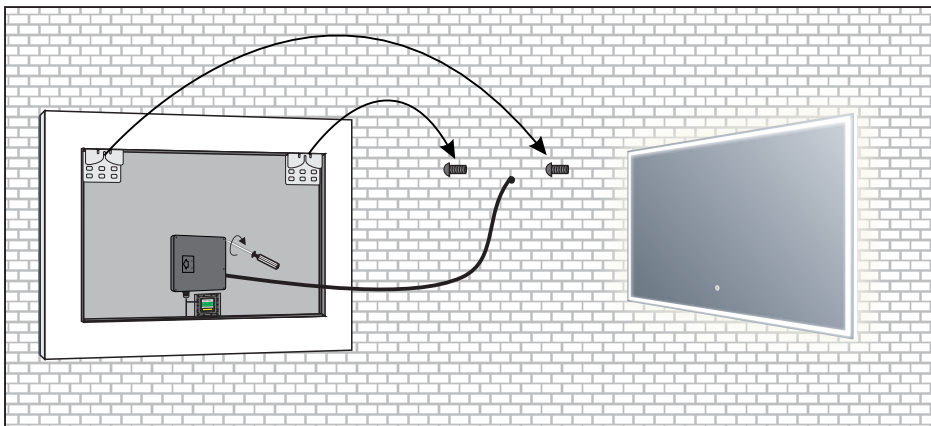

01

02

03

04

05

06

07

For parts or sale requirements
please contact our customer service department:

CS@daxib.com

1 888 685 8236