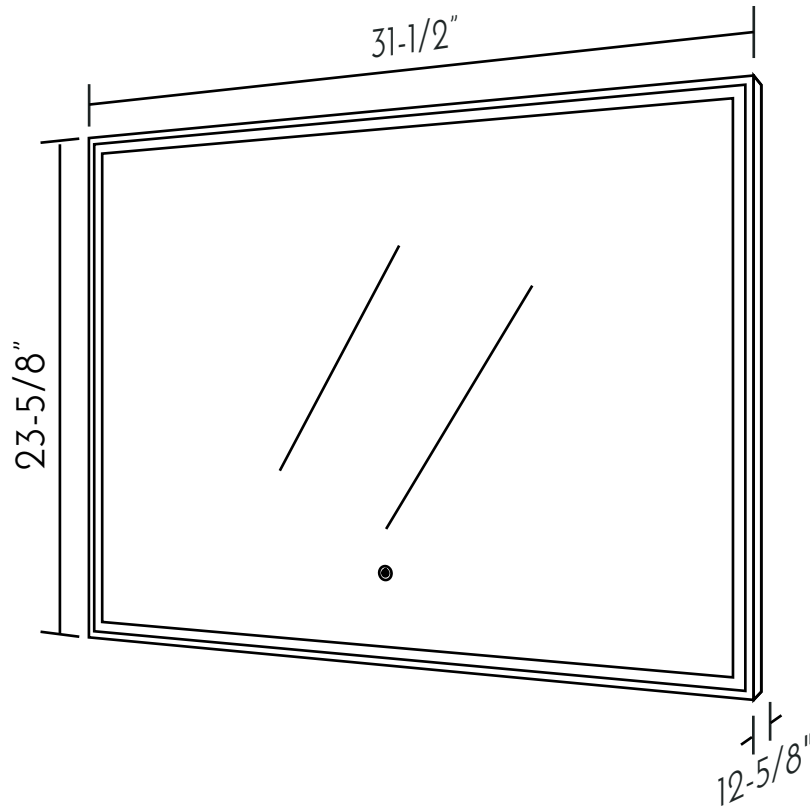

DAX-DL758060

BATHROOM MIRRORS **SERIES**

FEATURES

- Aluminum frame
- Led light with touch switch
- Hanging hardware included

BATHROOM MIRROR DAX-DL758060

MODEL	DAX-DL758060
HEIGHT	23-5/8"
INSTALLATION TYPE	Wall mount
LIGHTED	Yes
MATERIAL	Acrylic+5mm copper free mirror
MIRROR FRAME	Aluminum
MIRROR SHAPE	Rectangular
WIDTH	31-1/2"
UL APPROVED	Electronic part with UL
BACK-LIT MIRROR	Yes
AC	110
MAX.	30W
SWITCH	Touch switch