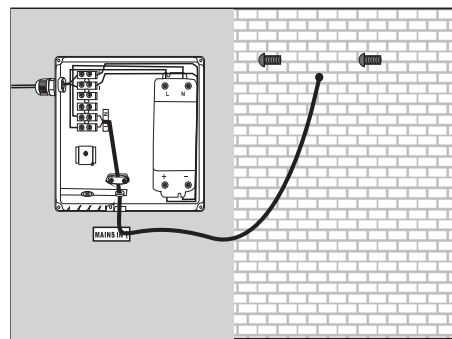

01

02

03

04

05

06

07

For parts or sale requirements
please contact our customer service department:

CS@daxib.com

1 888 685 8236