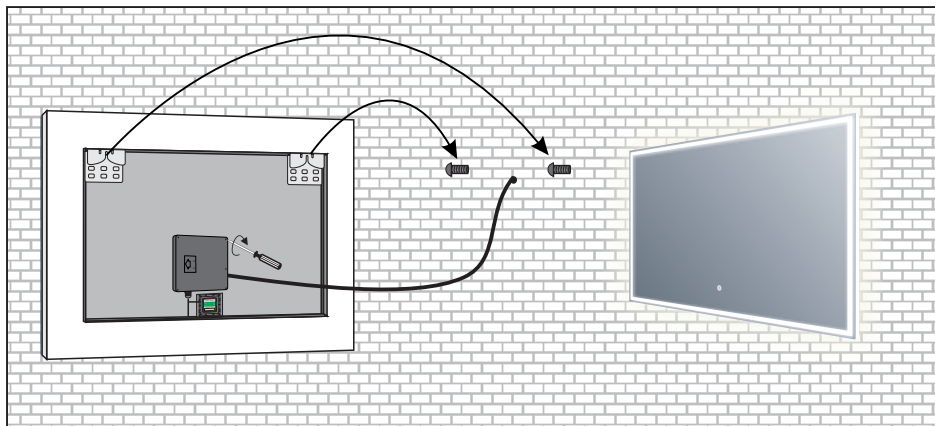

01

02

03

04

05

06

07

For parts or sale requirements
please contact our customer service department:

CS@daxib.com

1 888 685 8236