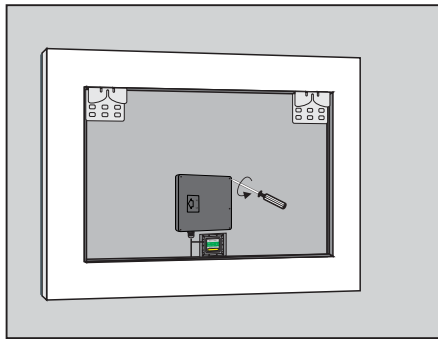

01

02

03

04

05

06

07

For parts or sale requirements
please contact our customer service department:

CS@daxib.com

1 888 685 8236