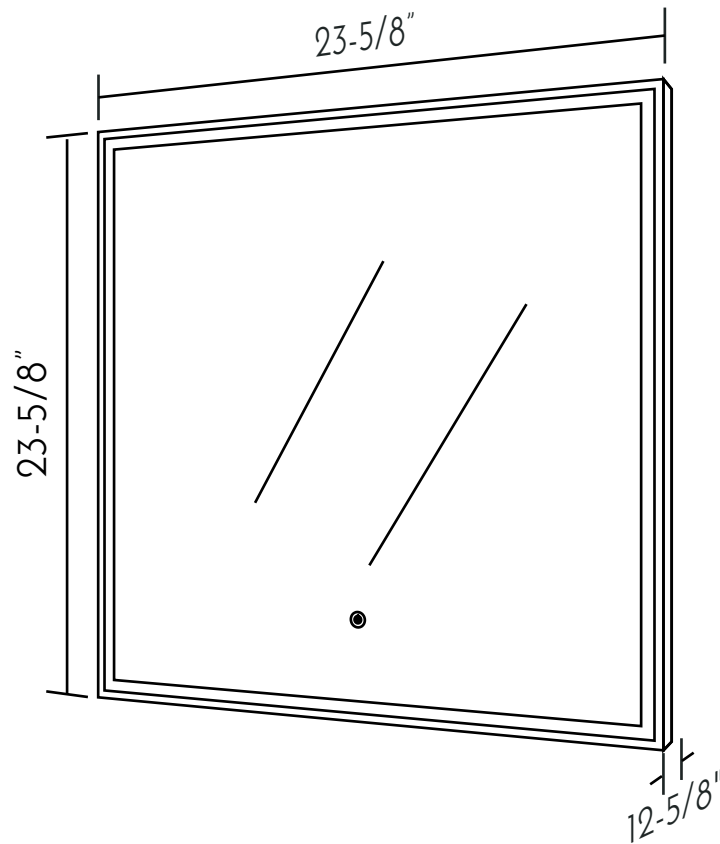

DAX-DL756060

BATHROOM MIRRORS **SERIES**

DAX-DL756060

FEATURES

- Aluminum frame
- Led light with touch switch
- Hanging hardware included

BATHROOM MIRROR DAX-DL756060

MODEL	DAX-DL756060
HEIGHT	23-5/8"
INSTALLATION TYPE	Wall mount
LIGHTED	Yes
MATERIAL	Acrylic+5mm copper free mirror
MIRROR FRAME	Aluminum
MIRROR SHAPE	Square
WIDTH	23-5/8"
UL APPROVED	Electronic part with UL
BACK-LIT MIRROR	Yes
AC	110
MAX.	30W
SWITCH	Touch switch