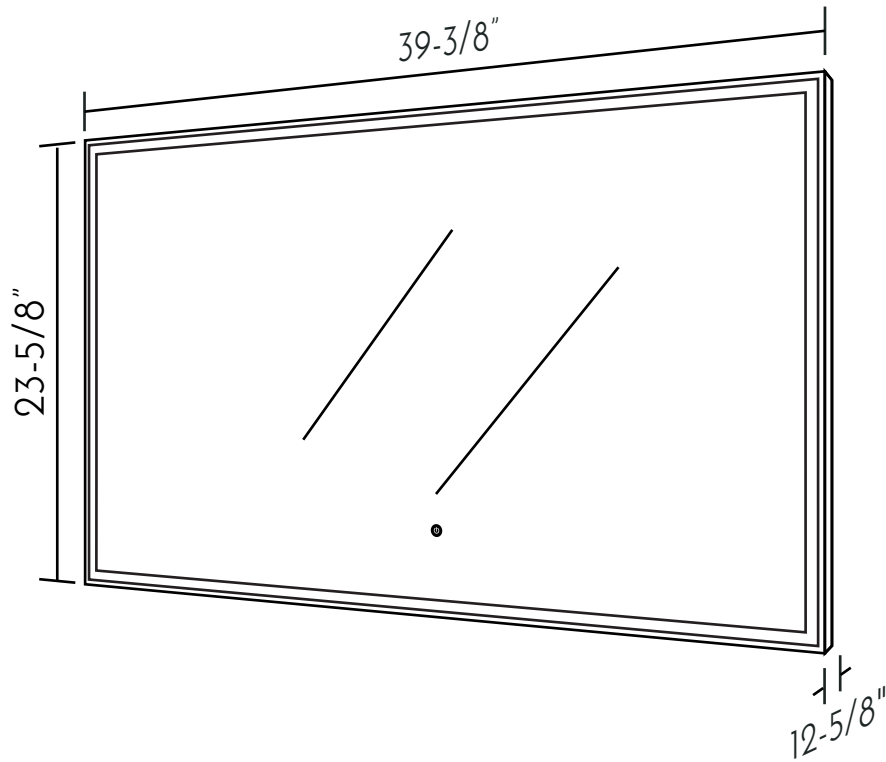

DAX-DL7510060

BATHROOM MIRRORS **SERIES**

FEATURES

- Aluminum frame
- Led light with touch switch
- Hanging hardware included

BATHROOM MIRROR DAX-DL7510060

MODEL	DAX-DL7510060
HEIGHT	23-5/8"
INSTALLATION TYPE	Wall mount
LIGHTED	Yes
MATERIAL	Acrylic+5mm copper free mirror
MIRROR FRAME	Aluminum
MIRROR SHAPE	Rectangular
WIDTH	39-3/8"
UL APPROVED	Electronic part with UL
BACK-LIT MIRROR	Yes
AC	110
MAX.	50W
SWITCH	Touch switch