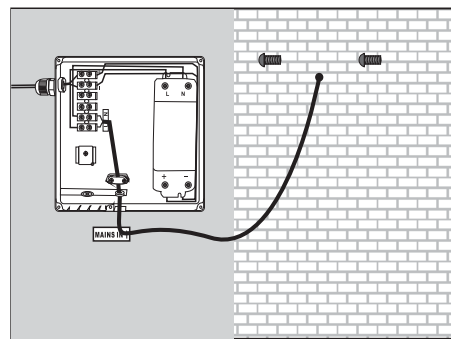

01

02

03

04

05

06

07

For parts or sale requirements
please contact our customer service department:

CS@daxib.com

1 888 685 8236