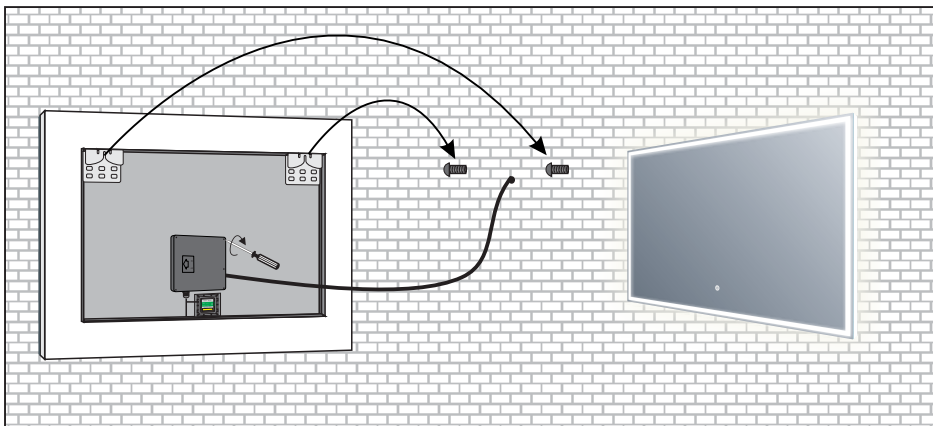

01

02

03

04

05

06

07

For parts or sale requirements
please contact our customer service department:

CS@daxib.com

1 888 685 8236