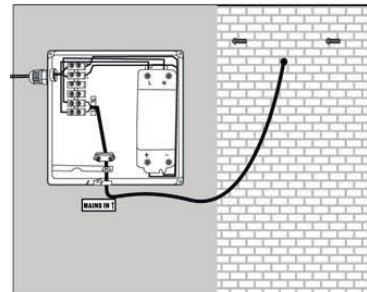

01

02

03

04

05

06

07

For parts or sale requirements
please contact our customer service department:

CS@daxib.com

1 888 685 8236