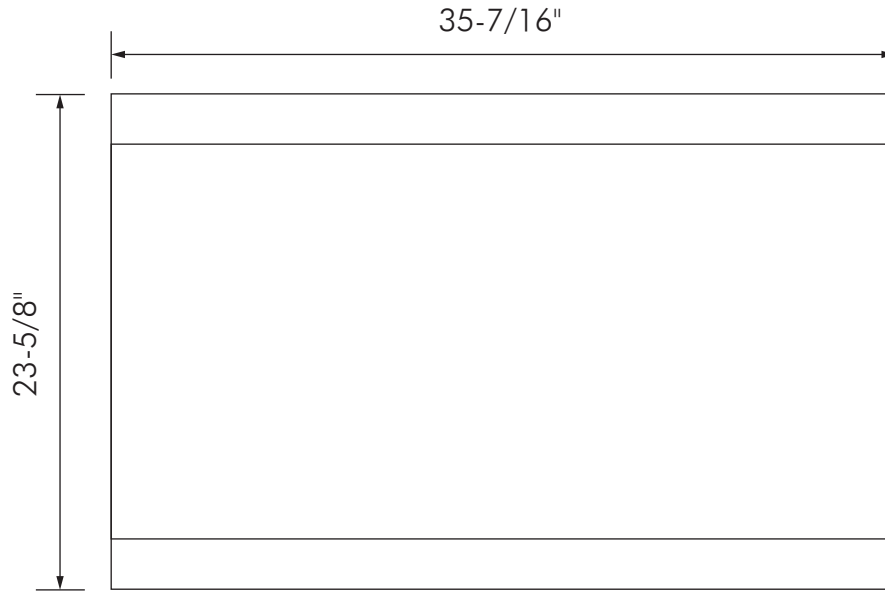

DAX-DL36

BATHROOM MIRRORS SERIES

FEATURES

- Frameless
- Led light with manual switch
- Hanging hardware included
- Size W $35\text{-}7/16\text{'}$ x H $23\text{-}5/8\text{'}$ x D $1\text{-}1/2\text{'}$

BATHROOM MIRROR DAX-DL36

MODEL	DAX-DL36
HEIGHT	23-5/8"
INSTALLATION TYPE	Wall hang
LIGHTED	LED Light
MATERIAL	5mm copper free mirror + aluminum frame
MIRROR FRAME	Frameless
MIRROR SHAPE	Rectangular
WIDTH	35-7/16"
UL APPROVED	No
BACK-LIT MIRROR	No
AC	110V, 50-60Hz
MAX.	15w
SWITCH	Manual switch