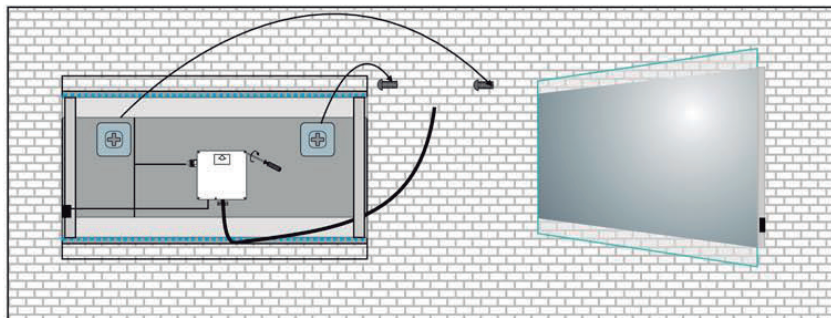

01

02

03

04

05

06

07

For parts or sale requirements
please contact our customer service department:

CS@daxib.com

1 888 685 8236