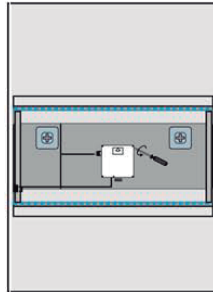

01

02

03

04

05

06

07

For parts or sale requirements
please contact our customer service department:

CS@daxib.com

1 888 685 8236