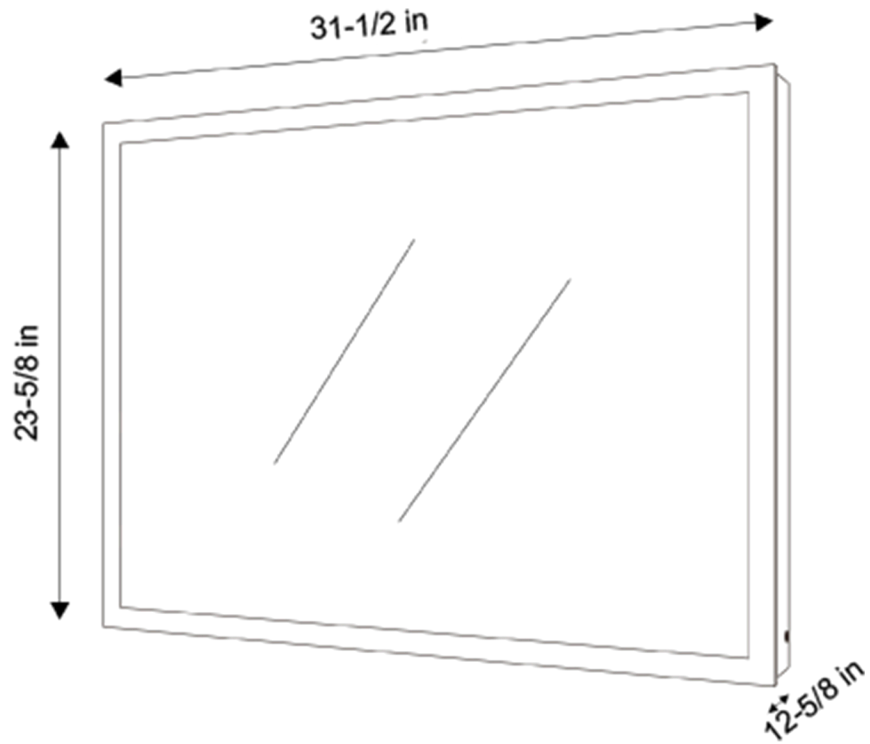

**DAX-DL03D-M8060**

BATHROOM MIRRORS **SERIES**

## FEATURES

---

- Wide frost light
- Size: H 23-5/8" x W 31-1/2" x D 12-5/8"
- Glass / Aluminum material
- No mirror frame
- Sandblasted mirror front
- Rectangular shape
- UL approved

**BATHROOM MIRROR DAX-DL03D-M8060**

MODEL	DAX-DL03D-M8060
HEIGHT (in)	23-5/8"
WIDTH (in)	31-1/2"
INSTALLATION TYPE	Wall mounted
LIGHTED	Yes
MATERIAL	Glass / Aluminum
MIRROR FRAME	Non-Framed
MIRROR FRONT	Sandblasted
MIRROR SHAPE	Rectangle
UL APPROVED	Yes
BACK-LIT MIRROR	Yes
AC	100-240V -50-60hz
MAX	30w
TOUCH SENSOR	No
TYPE OF LED	2835SMD 0.17W/LED 60LEDs/m 5000k
MIRROR TYPE	SQ class copper free mirror
ANTI-OXIDATION METHODS	Valsper-Multi-layer anti-oxidation filmings