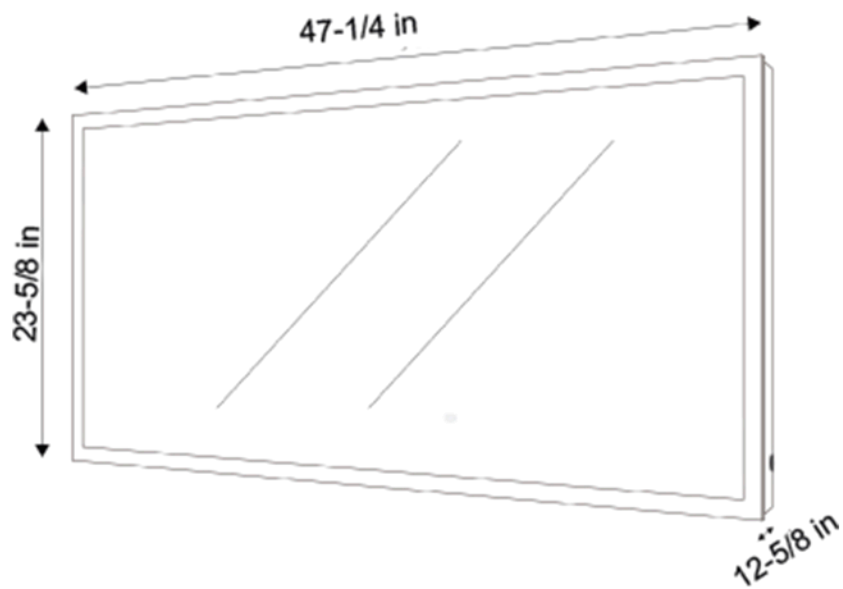

**DAX-DL03D-M12060**

BATHROOM MIRRORS **SERIES**

## FEATURES

- Wide frost light
- Size: H 23-5/8" x W 47-1/4" x D 12-5/8"
- Glass / Aluminum material
- No mirror frame
- Sandblasted mirror front
- Rectangular shape
- UL approved

**BATHROOM MIRROR DAX-DL03D-M12060**

MODEL	DAX-DL03D-M12060
HEIGHT (in)	23-5/8"
WIDTH (in)	47-1/4"
INSTALLATION TYPE	Wall mounted
LIGHTED	Yes
MATERIAL	Glass / Aluminum
MIRROR FRAME	Non-Framed
MIRROR FRONT	Sandblasted
MIRROR SHAPE	Rectangle
UL APPROVED	Electrics only
BACK-LIT MIRROR	Yes
AC	100-240V -50-60hz
MAX	30w
TOUCH SENSOR	No
TYPE OF LED	2835SMD 0.17W/LED 60LEDs/m 5000k
MIRROR TYPE	SQ class copper free mirror
ANTI-OXIDATION METHODS	Valsper-Multi-layer anti-oxidation filmings