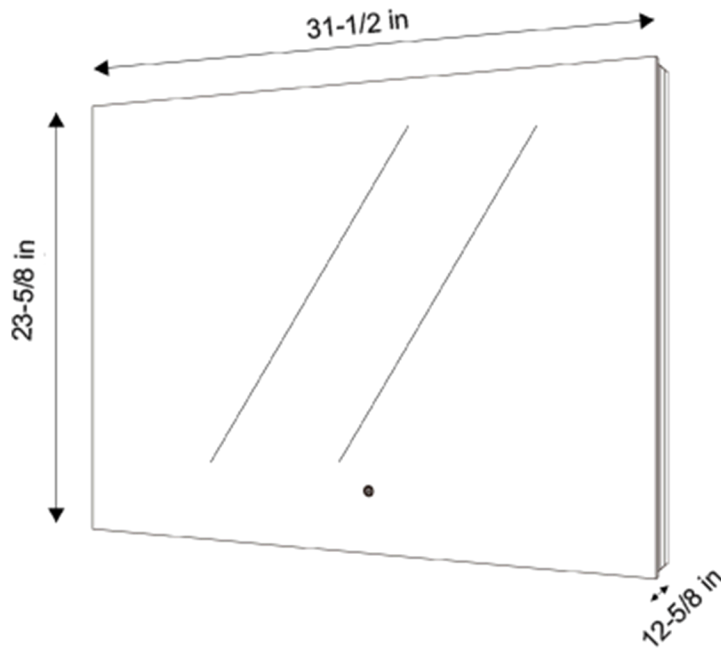

**DAX-DL03C-8060**

BATHROOM MIRRORS **SERIES**

## FEATURES

---

- Touch sensor
- Sided back lighted
- Size: H 23-5/8" x W 31-1/2" x D 12-5/8"
- No mirror frame
- Glass / Aluminum material
- Rectangular shape
- UL approved
- Plain simple mirror front

**BATHROOM MIRROR DAX-DL03C-8060**

MODEL	DAX-DL03C-8060
HEIGHT (in)	23-5/8"
WIDTH (in)	31-1/2"
INSTALLATION TYPE	Wall mounted
LIGHTED	Yes
MATERIAL	Glass / Aluminum
MIRROR FRAME	Non-Framed
MIRROR FRONT	Plain simple
MIRROR SHAPE	Rectangle
UL APPROVED	Yes
BACK-LIT MIRROR	Yes
AC	100-240V -50-60hz
MAX	20w
TOUCH SENSOR	Yes
TYPE OF LED	3528SMD 0.07W/LED 96LEDs/m 5000k
MIRROR TYPE	SQ class copper free mirror
ANTI-OXIDATION METHODS	Valsper-Multi-layer anti-oxidation filmings