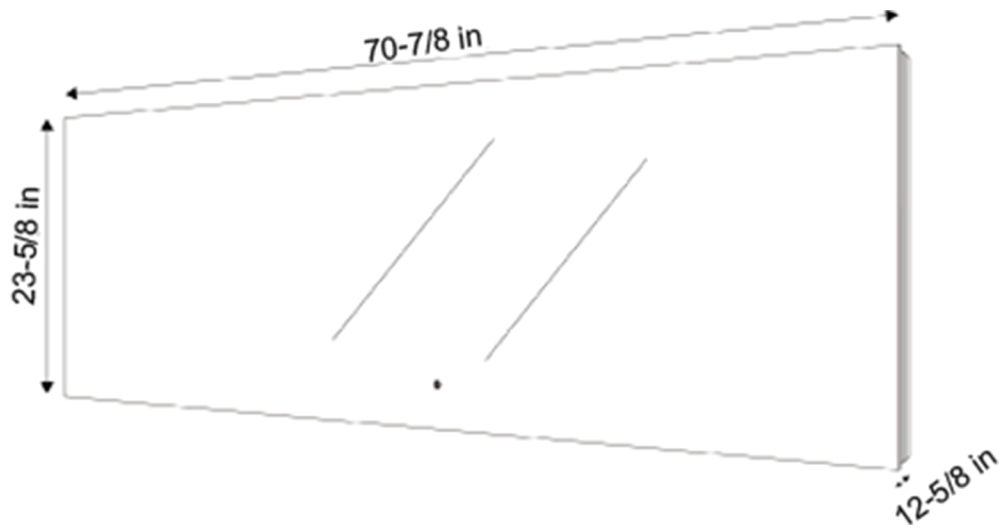

DAX-DL03C-18060

BATHROOM MIRRORS **SERIES**

FEATURES

- Sided back light
- Touch sensor
- Size: H 23-5/8" x W 70-7/8" x D 12-5/8"
- No mirror frame
- Glass / Aluminum material
- Rectangular shape
- Plain simple mirror front

BATHROOM MIRROR DAX-DL03C-18060

MODEL	DAX-DL03C-18060
HEIGHT (in)	23-5/8"
WIDTH (in)	70-7/8"
INSTALLATION TYPE	Wall mounted
LIGHTED	Yes
MATERIAL	Glass / Aluminum
MIRROR FRAME	Non-Framed
MIRROR FRONT	Plain simple
MIRROR SHAPE	Rectangle
UL APPROVED	Electrics only
BACK-LIT MIRROR	Yes
AC	100-240V -50-60hz
MAX	45w
TOUCH SENSOR	Yes
TYPE OF LED	3528SMD 0.07W/LED 96LEDs/m 5000k
MIRROR TYPE	SQ class copper free mirror
ANTI-OXIDATION METHODS	Valsper-Multi-layer anti-oxidation filmings