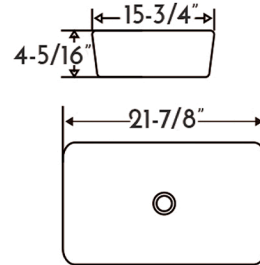

DAX-CL1469

CERAMIC VESSEL SINK SERIES

FEATURES

- Ceramic Material
- Without Overflow
- Rectangular Shape
- Without Faucet Hole

FINISH

DAX-CL1469-WG

■ Glossy White Finish

DAX-CL1469-WM