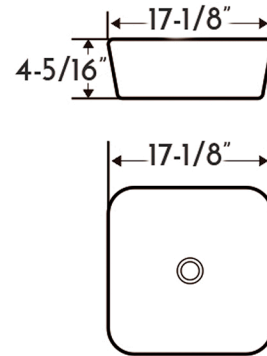

DAX-CL1468

CERAMIC VESSEL SINK SERIES

FEATURES

- Ceramic Material
- Without Overflow
- Square Shape
- Without Faucet Hole

FINISH

DAX-CL1468-WG

■ Glossy White Finish

DAX-CL1468-WM