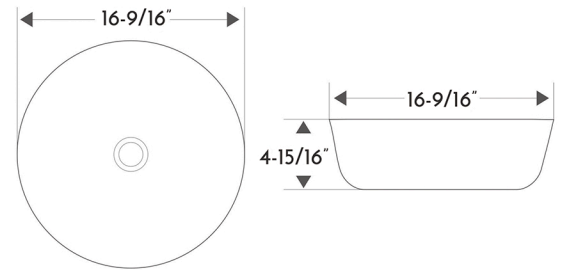

DAX-CL1329

CERAMIC VESSEL SINK SERIES

FEATURES

- Ceramic Material
- Without Overflow
- Round Shape
- Without Faucet Hole

FINISH

DAX-CL1329-WG

- Glossy White Finish

DAX-CL1329-WM