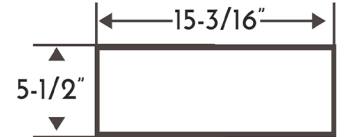

DAX-CL1282

CERAMIC VESSEL SINK SERIES

FEATURES

- Ceramic Material
- Without Overflow
- Square Shape
- Without Faucet Hole

FINISH

DAX-CL1282-WG

- Glossy White Finish

DAX-CL1282-BM