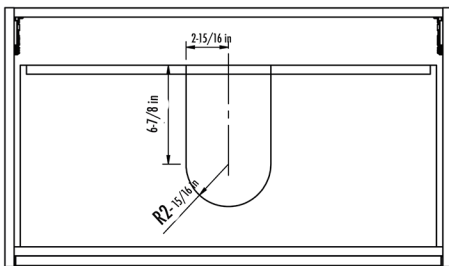

DAX-CAM013211-PLN

BATHROOM CABINET **SERIES**

FEATURES

- Soft close drawers
- Lacquered gloss white finish
- PLAN ceramic basin included
- Made in Europe

For parts or sale requirements
please contact our customer service department: