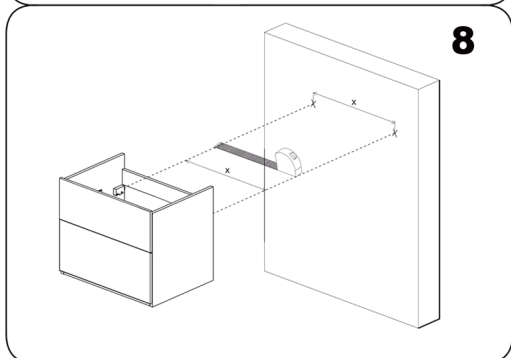

For parts or sale requirements please contact our customer service department:

CS@daxib.com

1 888 685 8236