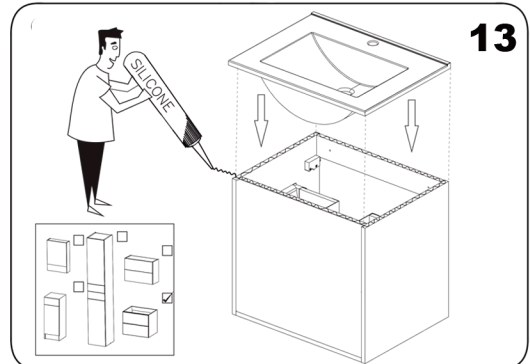

For parts or sale requirements
please contact our customer service department:

CS@daxib.com

1 888 685 8236