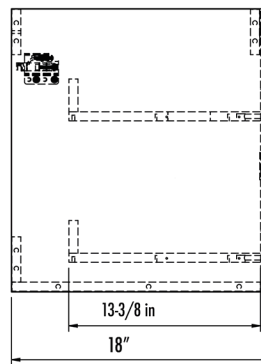

DAX-CAM013211-PLN

BATHROOM CABINET **SERIES**

FEATURES

- Soft close drawers
- Lacquered gloss white finish
- PLAN ceramic basin included
- Made in Europe

For parts or sale requirements
please contact our customer service department: