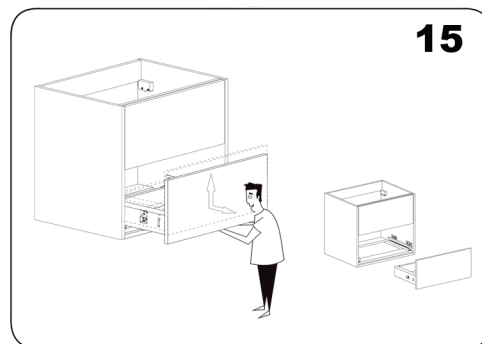

For parts or sale requirements
please contact our customer service department:

CS@daxib.com

1 888 685 8236