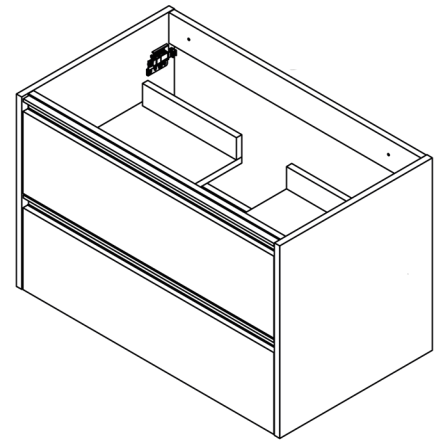

DAX-CAM013211-PLN

BATHROOM CABINET **SERIES**

FEATURES

- Soft close drawers
- Lacquered gloss white finish
- PLAN ceramic basin included
- Made in Europe

For parts or sale requirements
please contact our customer service department: