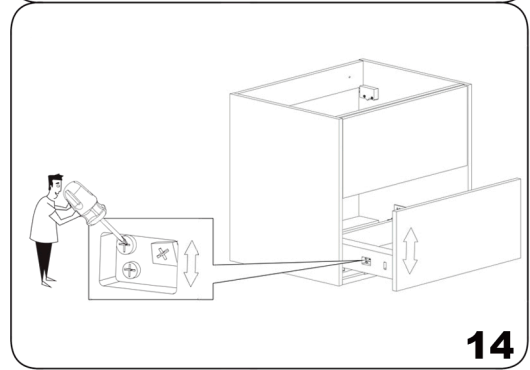

For parts or sale requirements
please contact our customer service department:

CS@daxib.com

1 888 685 8236