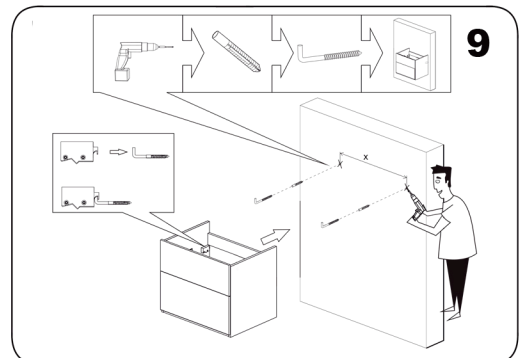

For parts or sale requirements please contact our customer service department:

CS@daxib.com

1 888 685 8236