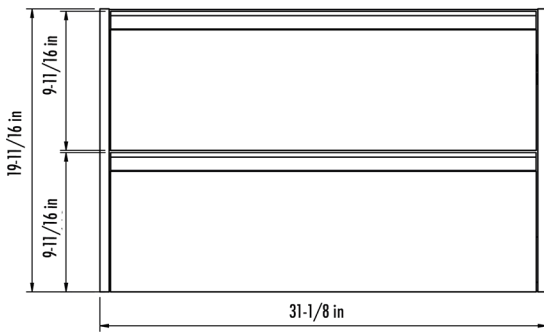

DAX-CAM013211-PLN

BATHROOM CABINET **SERIES**

FEATURES

- Soft close drawers
- Lacquered gloss white finish
- PLAN ceramic basin included
- Made in Europe

For parts or sale requirements
please contact our customer service department: