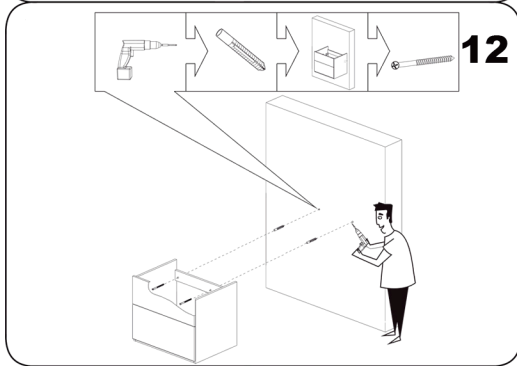

For parts or sale requirements
please contact our customer service department:

CS@daxib.com

1 888 685 8236