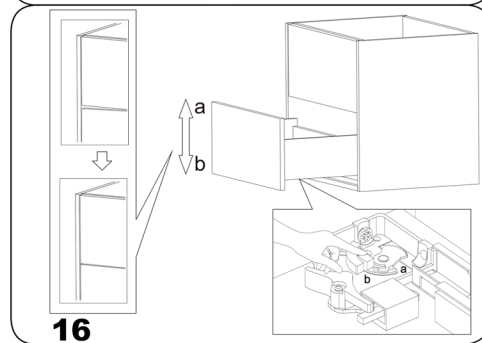

For parts or sale requirements
please contact our customer service department:

CS@daxib.com

1 888 685 8236