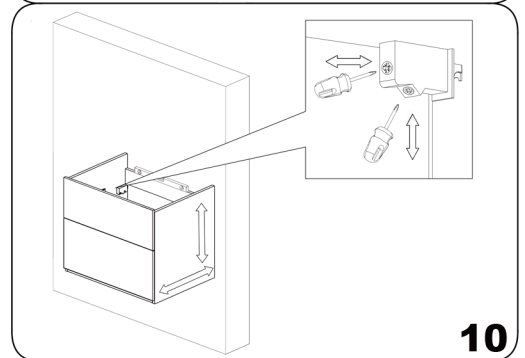

For parts or sale requirements please contact our customer service department:

CS@daxib.com

1 888 685 8236