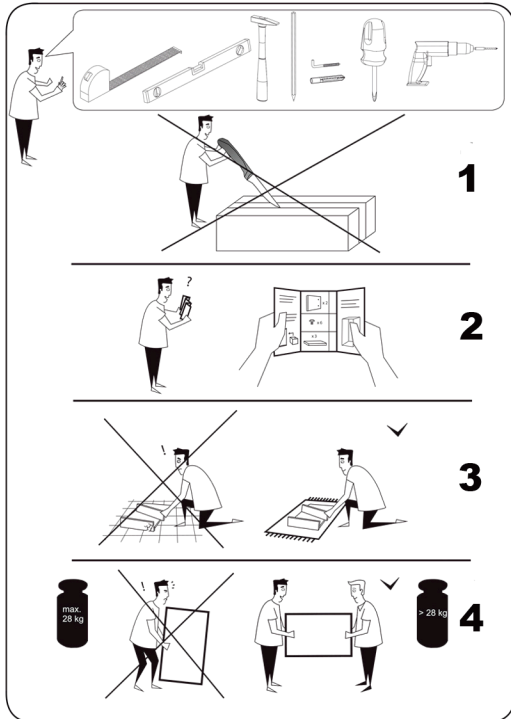

For parts or sale requirements please contact our customer service department:

CS@daxib.com

1 888 685 8236