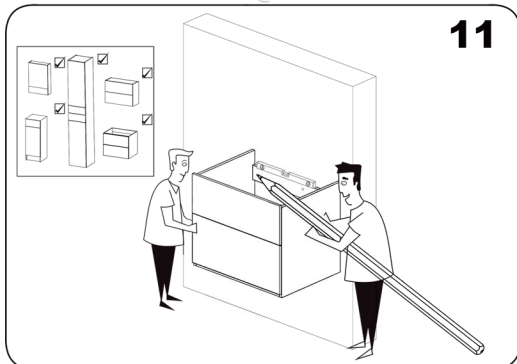

For parts or sale requirements
please contact our customer service department:

CS@daxib.com

1 888 685 8236