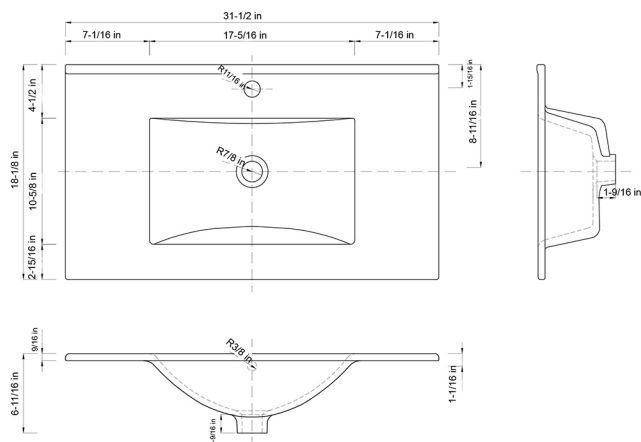

DAX-CAM013211-PLN

BATHROOM CABINET **SERIES**

FEATURES

- Soft close drawers
- Lacquered gloss white finish
- PLAN ceramic basin included
- Made in Europe

For parts or sale requirements
please contact our customer service department: