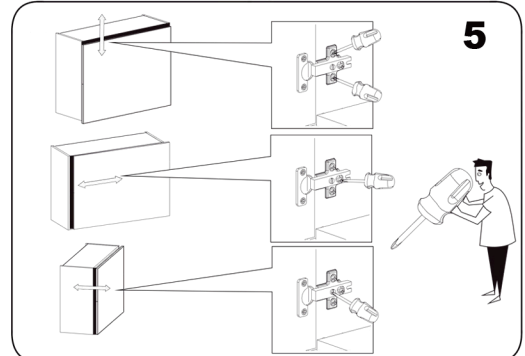

For parts or sale requirements please contact our customer service department:

CS@daxib.com

1 888 685 8236