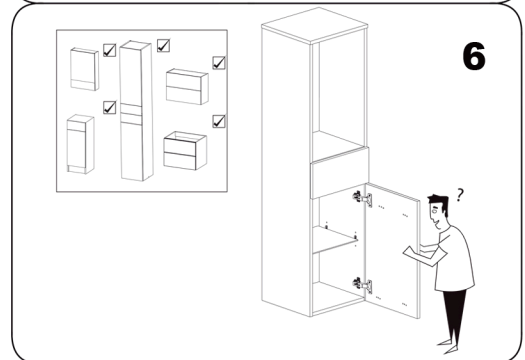

For parts or sale requirements please contact our customer service department:

CS@daxib.com

1 888 685 8236