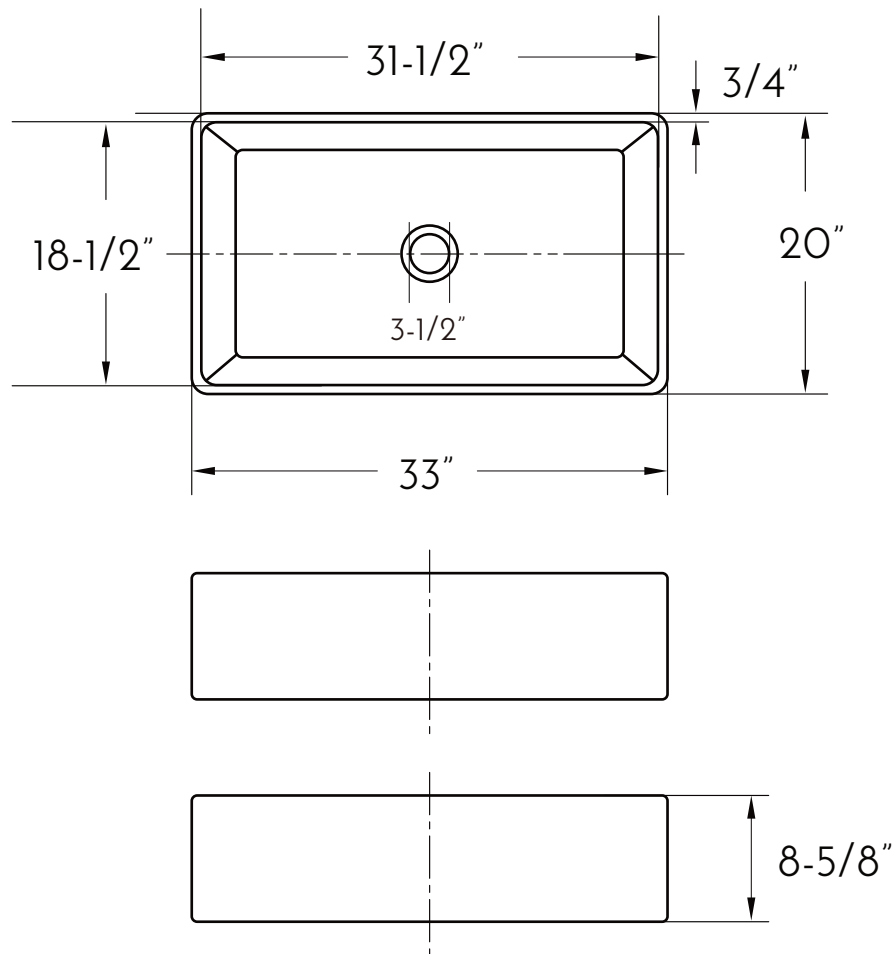

DAX-C3320

FARMHOUSE KITCHEN SINKS **SERIES**

FEATURES

- Undermount or overmount
- Fine Porcelain
- White Finish
- Size W 33" x H 20" x D 8-5/8"
- Standard 3-1/2" drain opening
- Cutting template

KITCHEN SINK **DAX-C3320**

MODEL	DAX-3320
INNER BASIN DEPTH (in)	18-1/2"
INNER BASIN WIDTH (in)	31-1/2"
INNER BASIN HEIGHT (in)	8-5/8"
HEIGHT	20"
DEPTH	8 5/8"
WIDTH	33"
BOTTOM GRIDS INCLUDED	No
BASIN SPLIT	No
BASKET STRAINER INCLUDED	No
COLANDER INCLUDED	No
DRAIN CONNECTION	3-1/2"
FARMHOUSE	Yes
FAUCET HOLES	No
INSTALLATION TYPE	Undermount or overmount
MATERIAL	Fine Porcelain
MINIMUM CABINET SIZE	33"
MOUNTING HARDWARE INCLUDED	Yes
NUMBER OF BASINS	1
SINK SHAPE	Rectangular
SINK FINISH TYPE	White