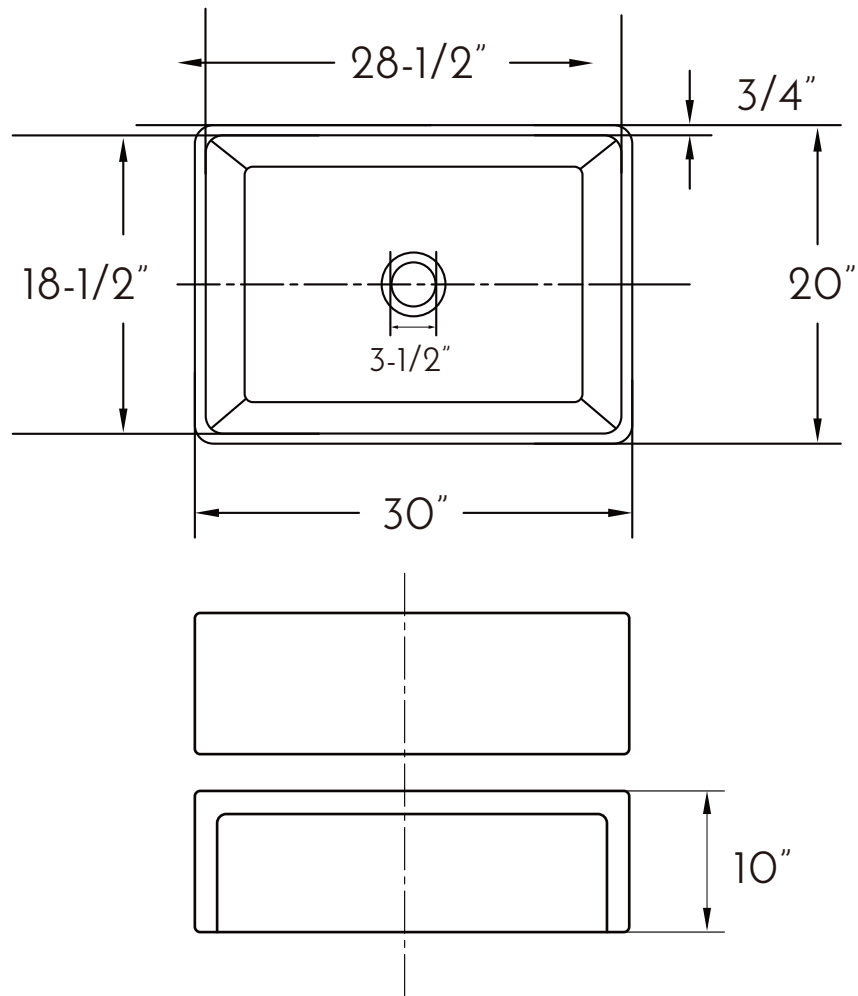

DAX-C3020

FARMHOUSE KITCHEN SINKS **SERIES**

FEATURES

- Undermount or overmount
- Reversible Apron (Flute or Flush)
- Fine Porcelain
- White Finish
- Size W 30" x H 20" x D 10"
- Standard 3-1/2" drain opening
- Cutting template

KITCHEN SINK **DAX-C3020**

MODEL	DAX-3020
INNER BASIN DEPTH (in)	18-1/2"
INNER BASIN WIDTH (in)	28-1/2"
INNER BASIN HEIGHT (in)	10"
HEIGHT	20"
DEPTH	10"
WIDTH	30"
BOTTOM GRIDS INCLUDED	No
BASIN SPLIT	No
BASKET STRAINER INCLUDED	No
COLANDER INCLUDED	No
DRAIN CONNECTION	3-1/2"
FARMHOUSE	Yes
FAUCET HOLES	No
INSTALLATION TYPE	Undermount or overmount
MATERIAL	Fine Porcelain
MINIMUM CABINET SIZE	30"
MOUNTING HARDWARE INCLUDED	Yes
NUMBER OF BASINS	1
SINK SHAPE	Rectangular
SINK FINISH TYPE	White