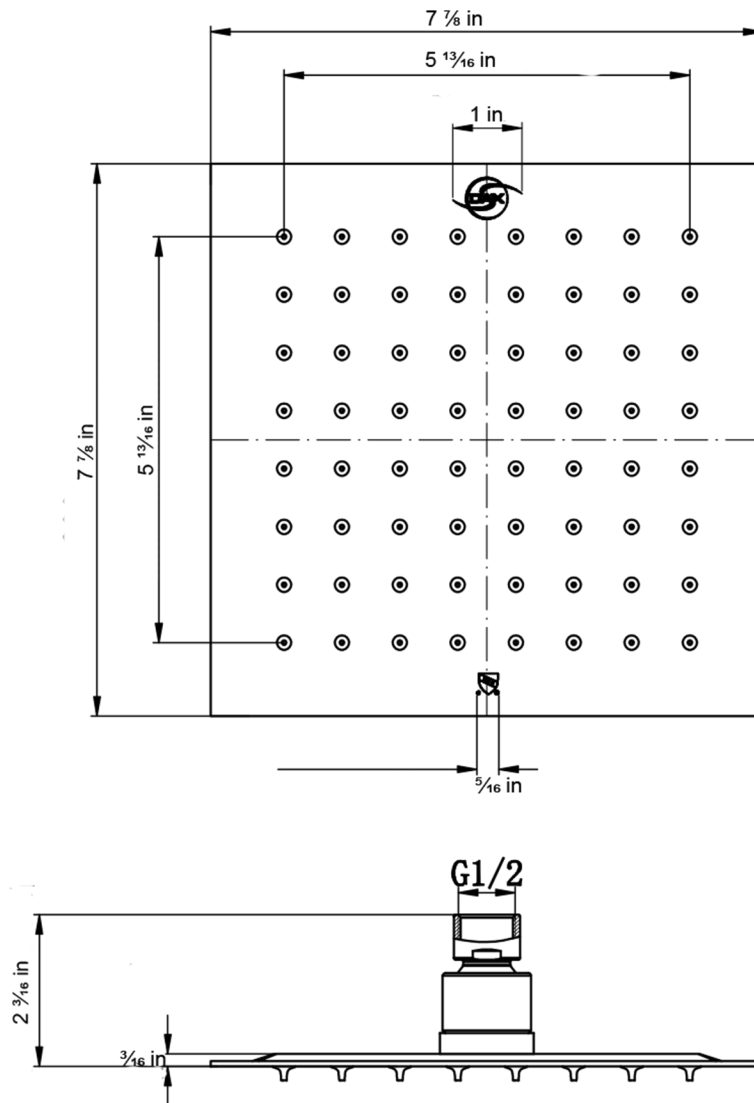

DAX-C2041-BN

SHOWER HEADS SERIES

FEATURES

- Silicone Nozzles
- Stainless Steel Body
- Size: $7\text{-}7/8$ " x $7\text{-}7/8$ " x $2\text{-}3/16$ "
- Shower Arm not included (Available)
- Brushed Nickel Finish