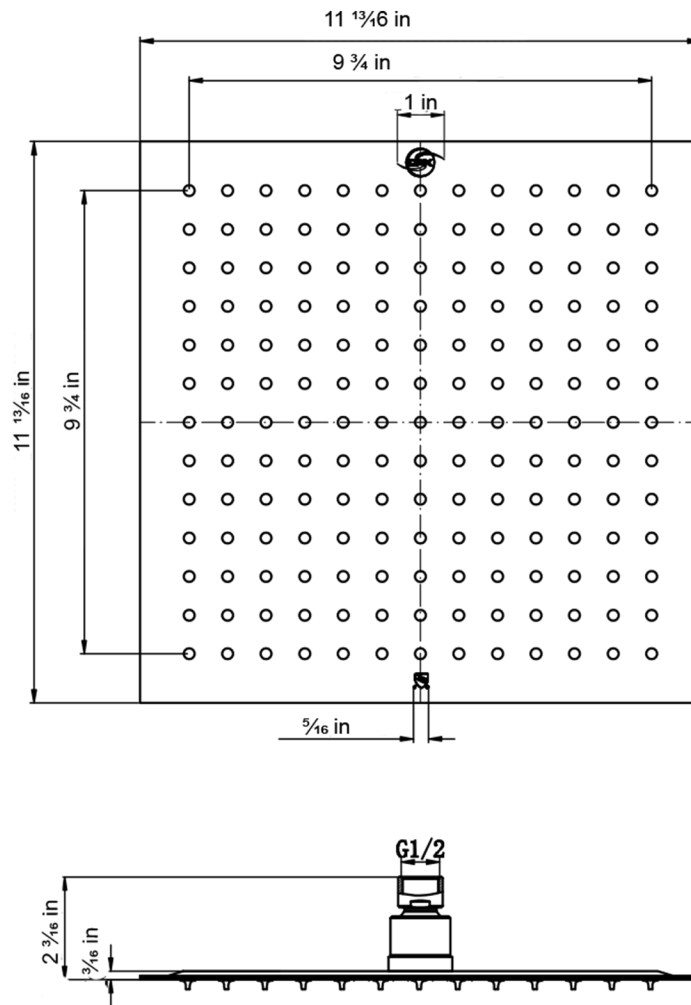

DAX-C2039-CR

SHOWER HEADS SERIES

FEATURES

- Silicone Nozzles
- Stainless Steel Body
- Size: $11\text{-}13/16'' \times 11\text{-}13/16'' \times 2\text{-}3/16''$
- Shower Arm not included (Available)
- Chrome Finish