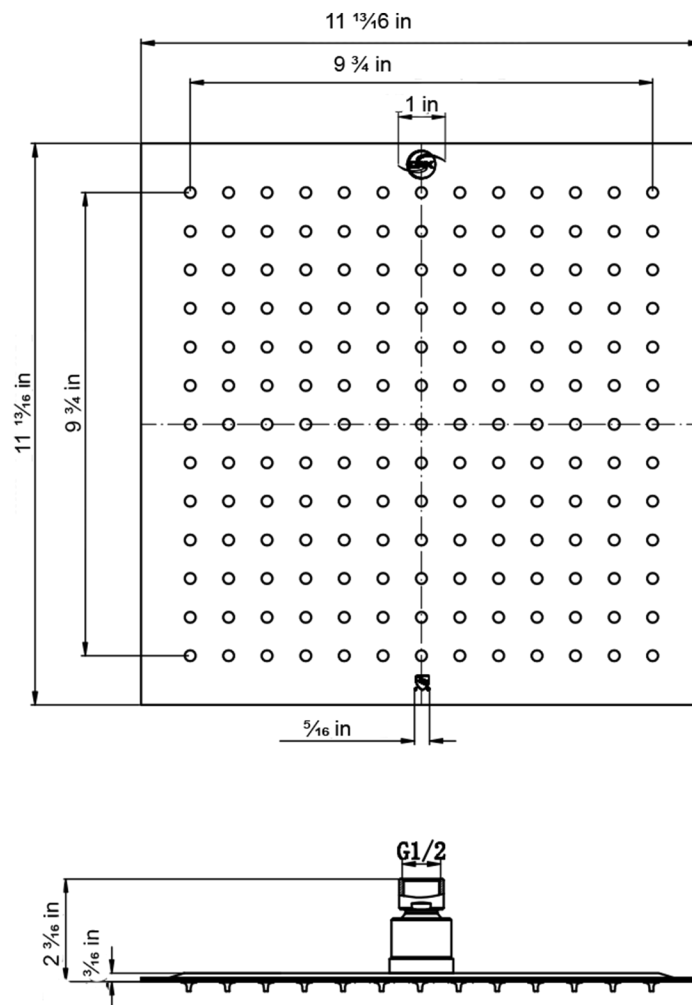

DAX-C2039-BN

SHOWER HEADS SERIES

FEATURES

- Silicone Nozzles
- Stainless Steel Body
- Size: 11-13/16" x 11-13/16" x 2-3/16"
- Shower Arm not included (Available)
- Brushed Nickel Finish