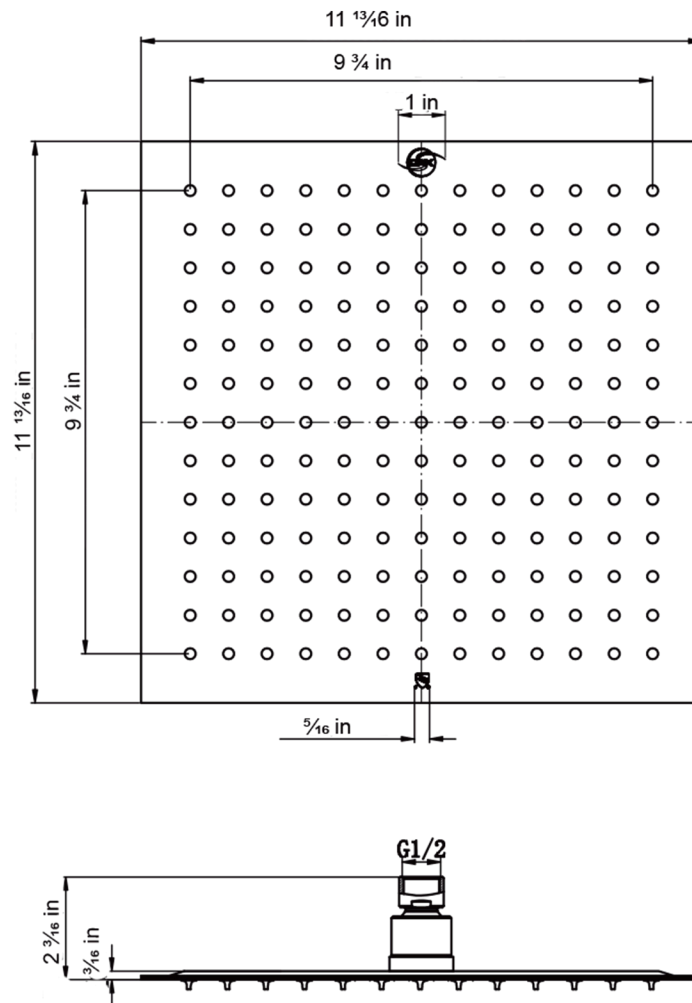

DAX-C2039-BL

SHOWER HEADS SERIES

FEATURES

- Silicone Nozzles
- Stainless Steel Body
- Size: 11-13/16" x 11-13/16" x 2-3/16"
- Shower Arm not included (Available)
- Matte Black Finish