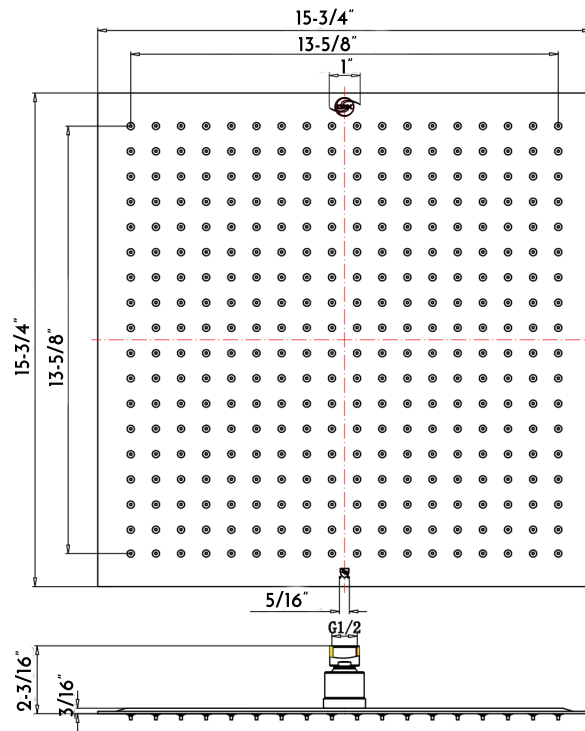

DAX-C2035-BN

SHOWER HEADS SERIES

## FEATURES

- Silicone Nozzles
- Stainless Steel Body
- Size: 15-3/4" x 15-3/4" x 2-3/16"
- Shower Arm not included (Available)
- Brushed Nickel Finish