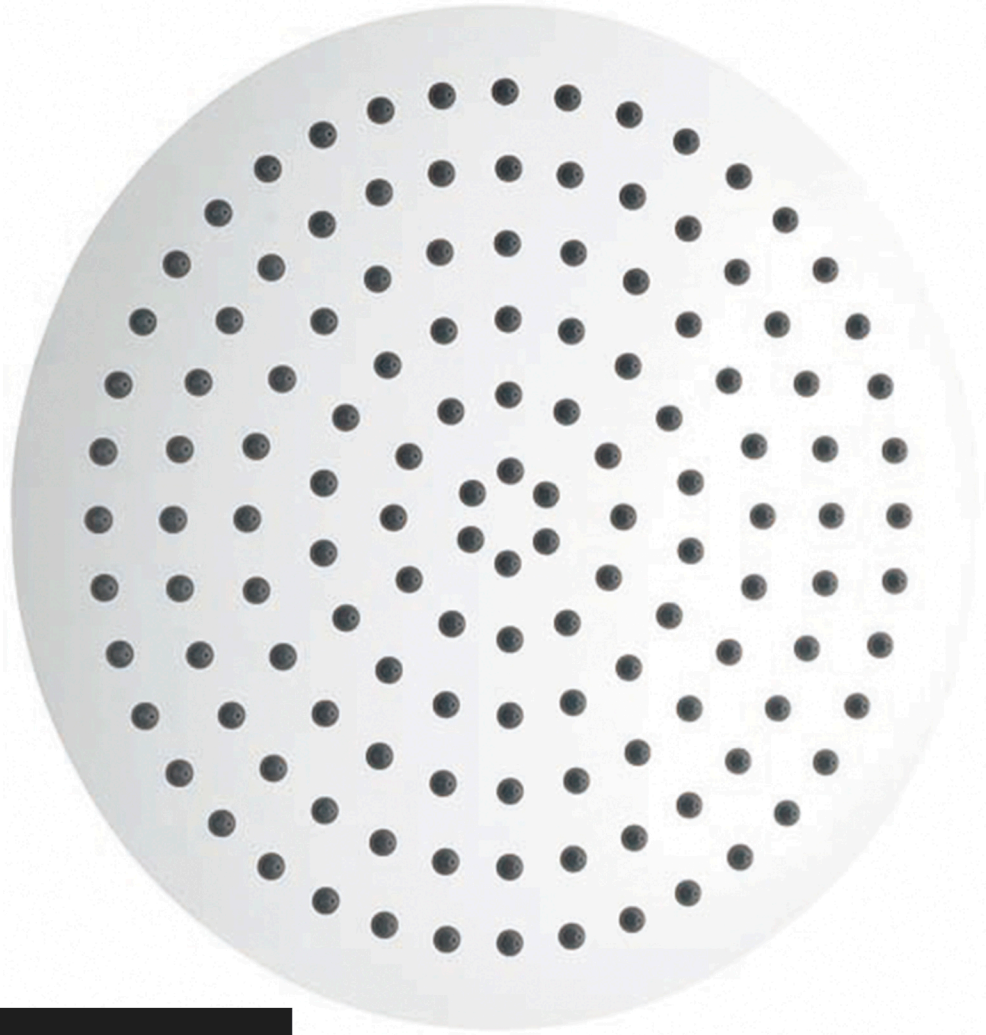

DAX-C2019-CR

SHOWER HEADS SERIES

## FEATURES

- Silicone Nozzles
- Stainless Steel Body
- Size:  $\text{Ø} 12''$  x D 2-1/8''
- Shower Arm not included (Available)
- Brushed Nickel Finish