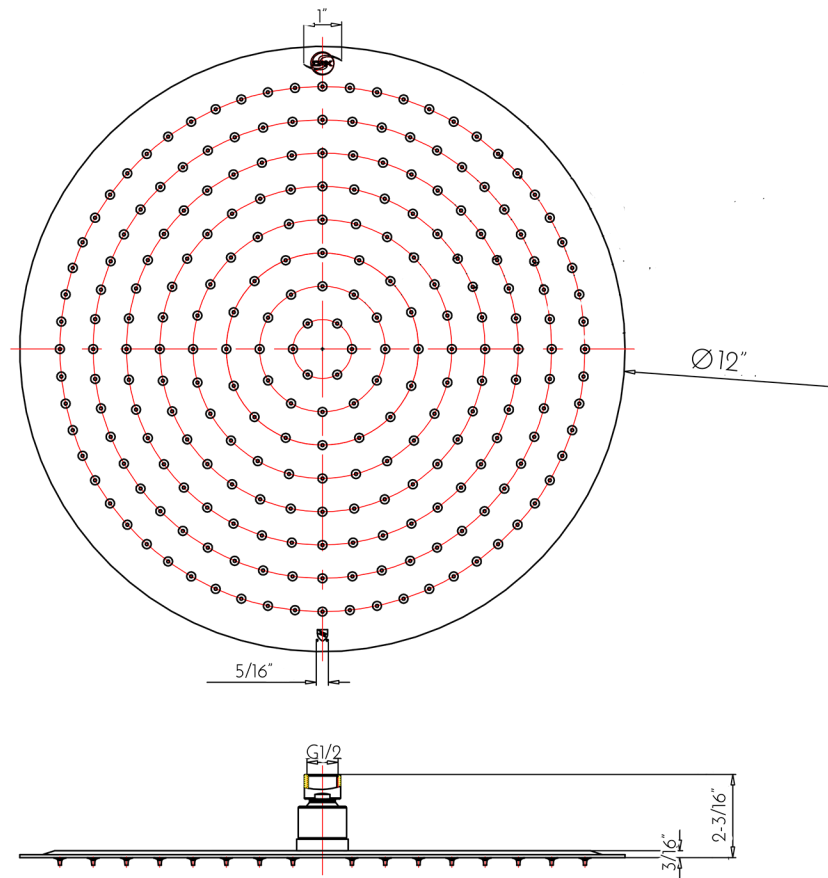

DAX-C2019-CR

SHOWER HEADS SERIES

## FEATURES

- Silicone Nozzles
- Stainless Steel Body
- Size:  $\text{Ø} 12''$  x D 2-1/8''
- Shower Arm not included (Available)
- Brushed Nickel Finish