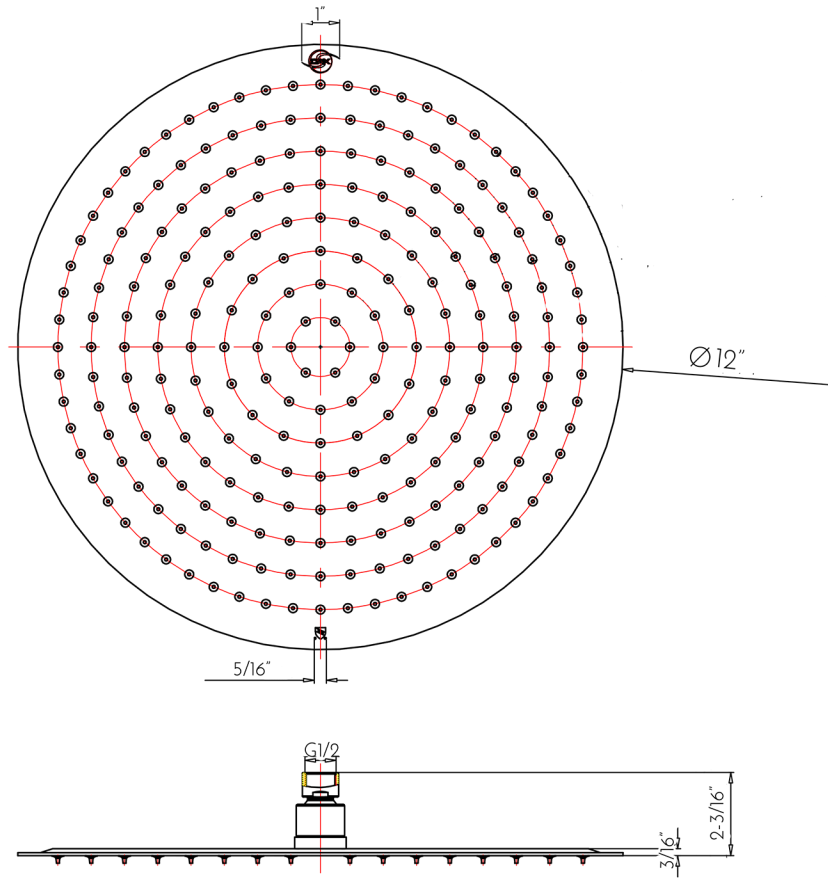

DAX-C2019-BN

SHOWER HEADS SERIES

FEATURES

- Silicone Nozzles
- Stainless Steel Body
- Size: Ø 12" x D 2-1/8"
- Shower Arm not included (Available)
- Brushed Nickel Finish