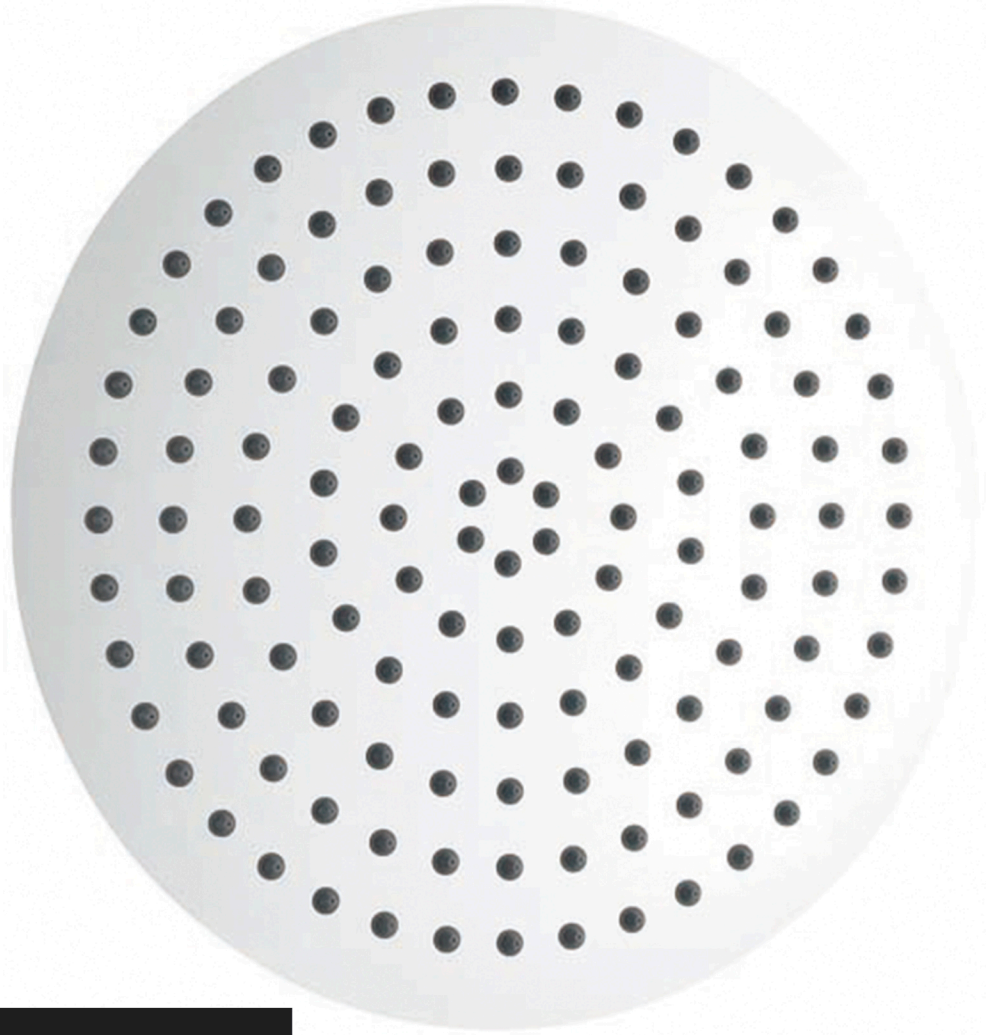

DAX-C2019-BN

SHOWER HEADS SERIES

FEATURES

- Silicone Nozzles
- Stainless Steel Body
- Size: Ø 12" x D 2-1/8"
- Shower Arm not included (Available)
- Brushed Nickel Finish