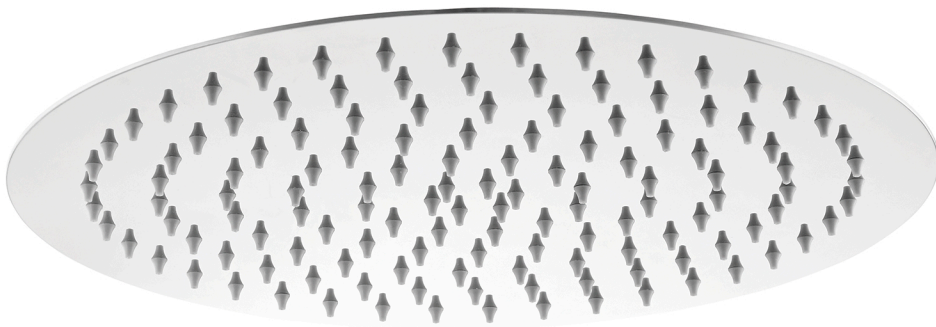

DAX-C2015-CR

SHOWER HEADS SERIES

FEATURES

- Silicone Nozzles
- Stainless Steel Body
- Size: Ø 15-3/4" x D 2-1/8"
- Shower Arm not included (Available)
- Chrome Finish