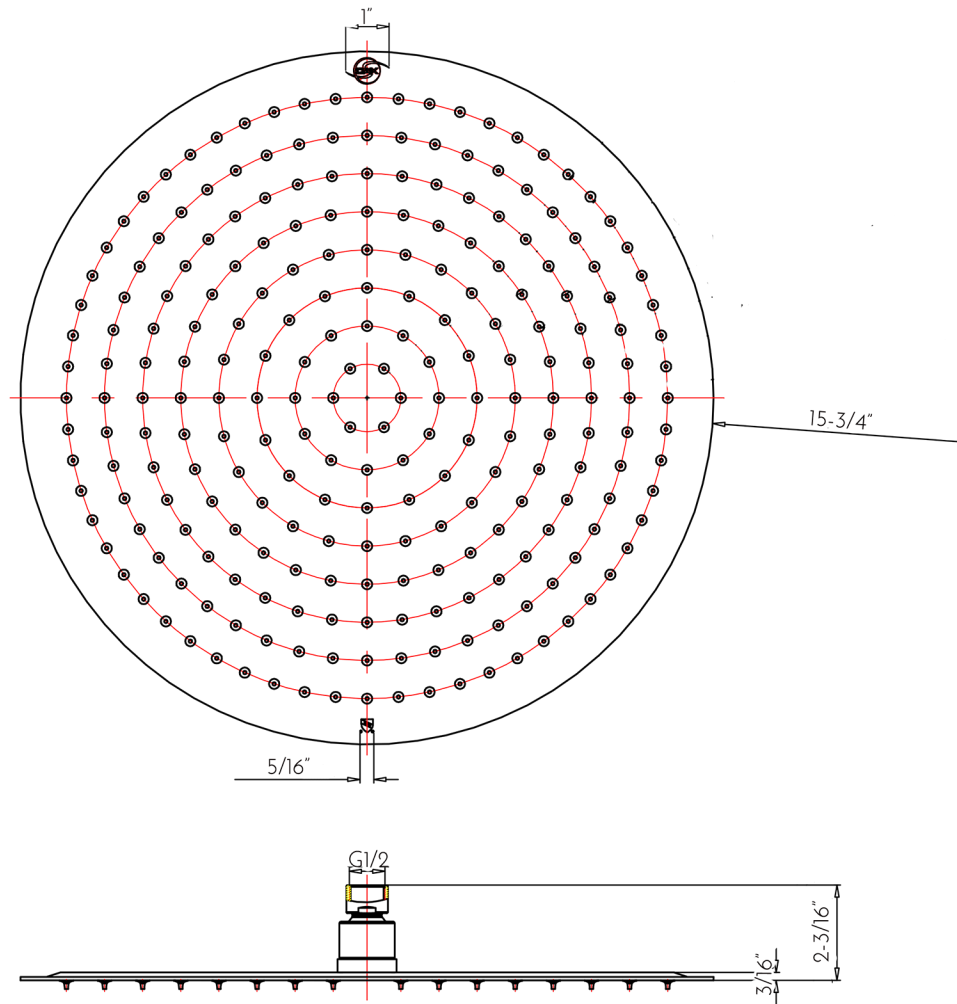

DAX-C2015-CR

SHOWER HEADS SERIES

FEATURES

- Silicone Nozzles
- Stainless Steel Body
- Size: Ø 15-3/4" x D 2-1/8"
- Shower Arm not included (Available)
- Chrome Finish