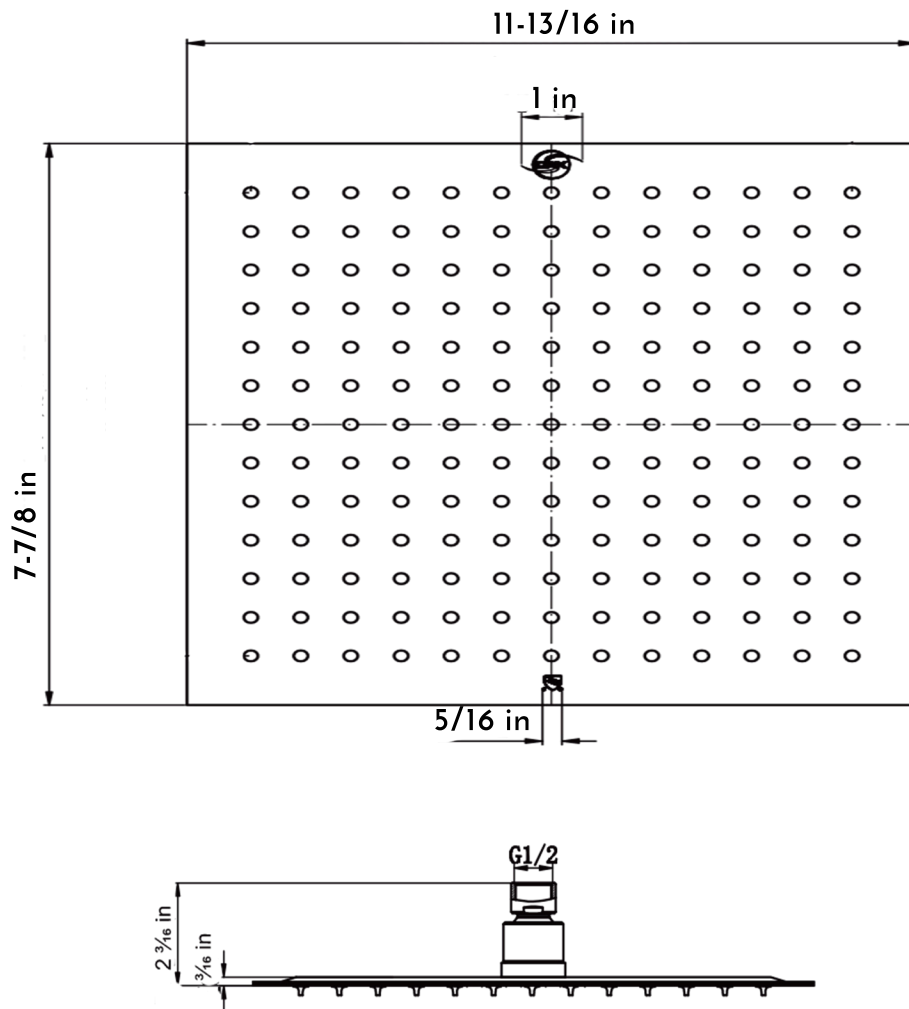

DAX-C2011-BL

SHOWER HEADS SERIES

FEATURES

- Silicone Nozzles
- Stainless Steel Body
- Size: 11-13/16" x 7-7/8"
- Shower Arm not included (Available)
- Matte Black Finish