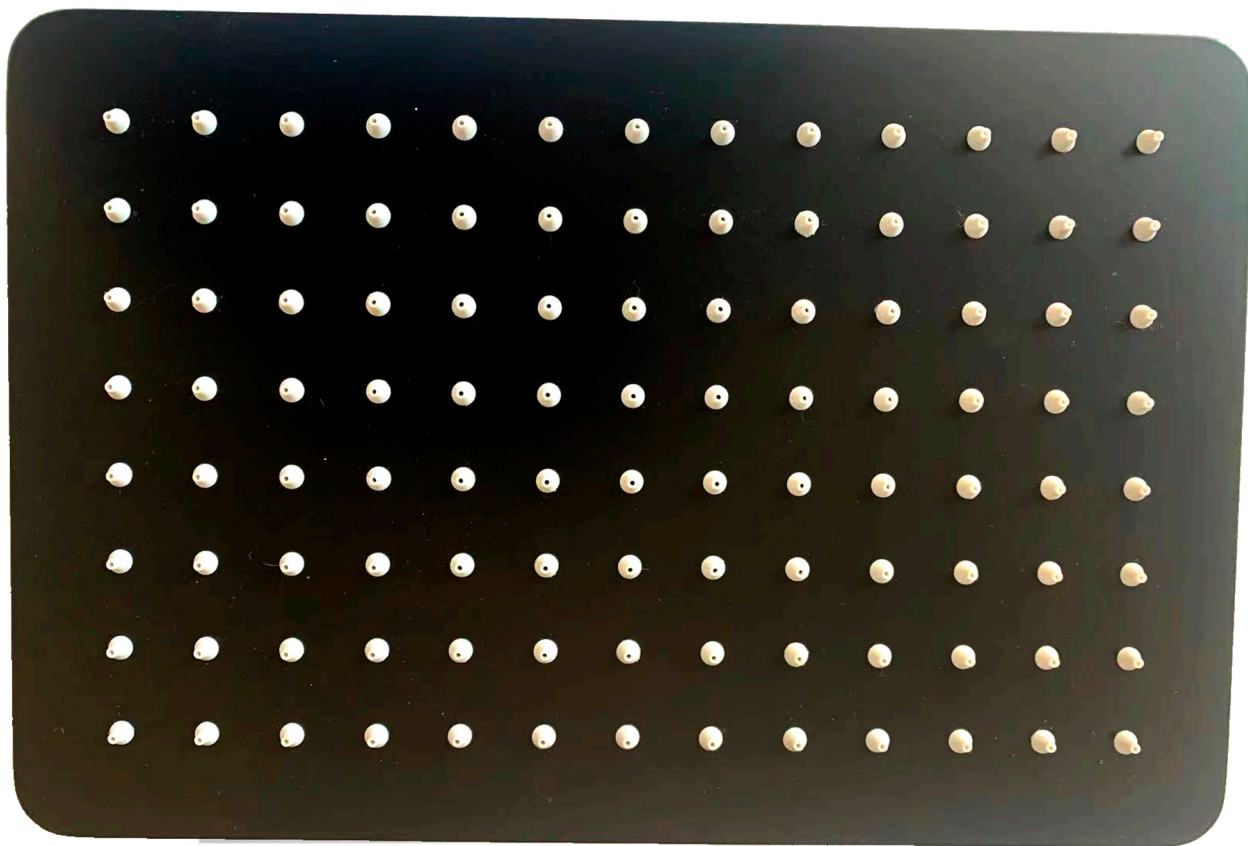

DAX-C2011-BL

SHOWER HEADS SERIES

FEATURES

- Silicone Nozzles
- Stainless Steel Body
- Size: 11-13/16" x 7-7/8"
- Shower Arm not included (Available)
- Matte Black Finish