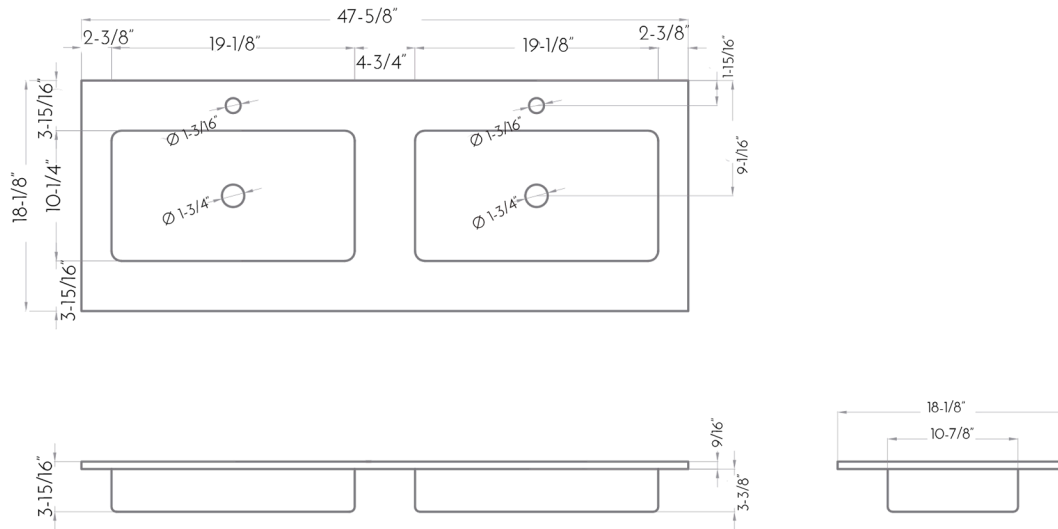

DAX-BAY481AMB

BATHROOM BASINS SERIES

MEASUREMENTS

DIMENSIONS

- 47-5/8" X 18-1/8" X 3-15/16"

FEATURES

- Solid Surface Double Countertop with Integrated Basin