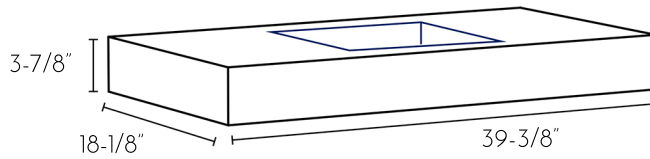

DAX-BAY401AMB

BATHROOM BASINS SERIES

MEASUREMENTS

DIMENSIONS

- 39-3/8" X 18-1/8" X 3-7/8"

FEATURES

- Solid Surface Single Countertop with Integrated Basin